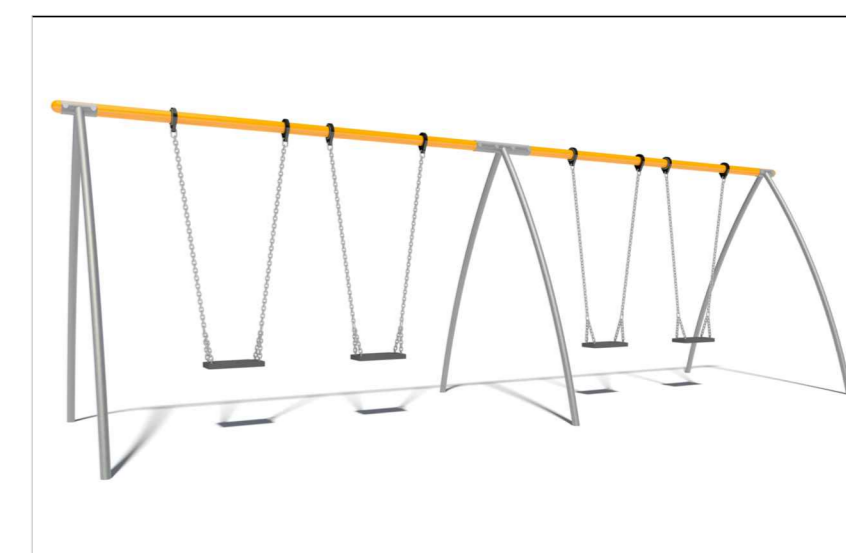

Swing 2 cradle seats two flat seats