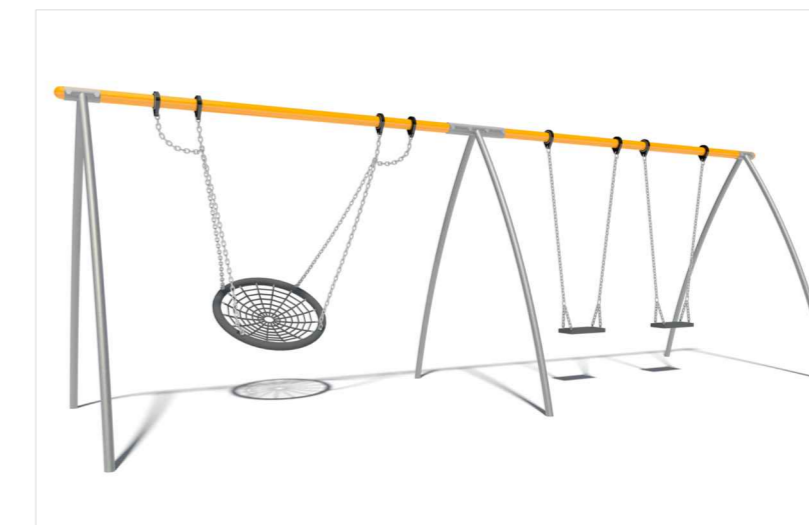

Location Plan not to scale

Swing unit 2 cradle seats one basket seat with tiles from old equipment under the woodchip surface

Stilt walk

talk tube

small roundabout

EDINBURGH
 THE CITY OF EDINBURGH COUNCIL
 SERVICES FOR COMMUNITIES
 PARKS and GREENSPACE
 Waverley Court
 4 East Market Street
 Edinburgh
 EH8 8BG

Title
**Craigpark Crescent
 Ratho Village**
 Proposal 1
 Appendix A

Nat: Grid Ref:	Scale 1:200
Date 06/05/2015	Drawn by J Galloway
District South West	Plan No:

Basket Swing with two flat seats

Multi play Unit Amico Alto

Infinity Bowl

Balancing Combination

1.8m High swing with Cradles

EDINBURGH
 THE CITY OF EDINBURGH COUNCIL
 SERVICES FOR COMMUNITIES
 PARKS and GREENSPACE
 Waverley Court
 4 East Market Street
 Edinburgh
 EH8 8BG

Large dish roundabout all ages

Clamber stack 1 for ages 4 plus

Balance Beam

EDINBURGH
THE CITY OF EDINBURGH COUNCIL

SERVICES FOR COMMUNITIES
PARKS and GREENSPACE
Waverley Court
4 East Market Street
Edinburgh
EH8 8BG