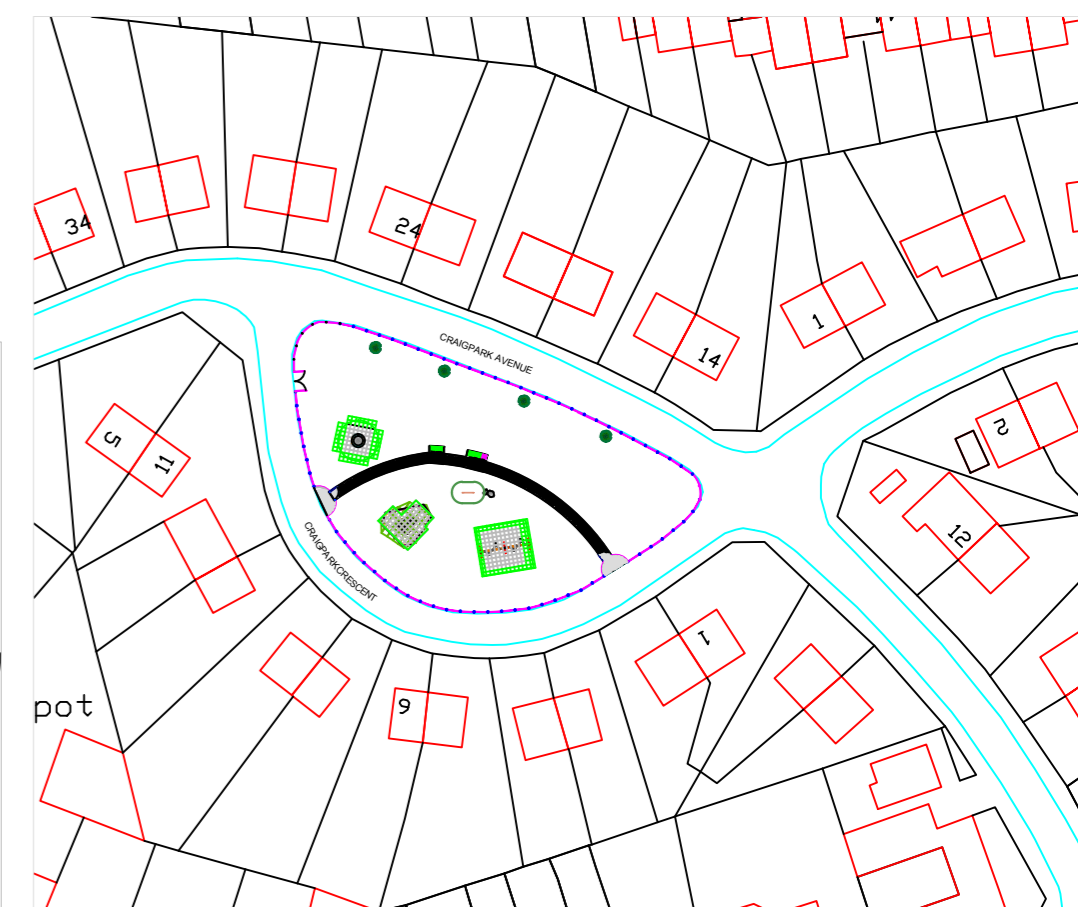

Location Plan not to scale

Swing unit 2 cradle seats one basket seat with tiles from old equipment under the woodchip surface

Stilt walk

talk tube

small roundabout

EDINBURGH
 THE CITY OF EDINBURGH COUNCIL
 SERVICES FOR COMMUNITIES
 PARKS and GREENSPACE
 Waverley Court
 4 East Market Street
 Edinburgh
 EH8 8BG

Title
**Craigpark Crescent
 Ratho Village**
 Proposal 1
 Appendix A

Nat: Grid Ref:	Scale 1:200
Date 06/05/2015	Drawn by J Galloway
District South West	Plan No:

Basket Swing with two flat seats

Multi play Unit Amico Alto

Infinity Bowl

Balancing Combination

1.8m High swing with Cradles

EDINBURGH
 THE CITY OF EDINBURGH COUNCIL
 SERVICES FOR COMMUNITIES
 PARKS and GREENSPACE
 Waverley Court
 4 East Market Street
 Edinburgh
 EH8 8BG

Title
**Craigpark Crescent
 Ratho Village**
 Proposal 2
 Appendix B

Nat: Grid Ref:	Scale 1:200
Date 07/04/2015	Drawn by A. Grevers
District South West	Plan No: CPCR 1/02

Location Plan not to scale

Swing 2 cradle seats two flat seats