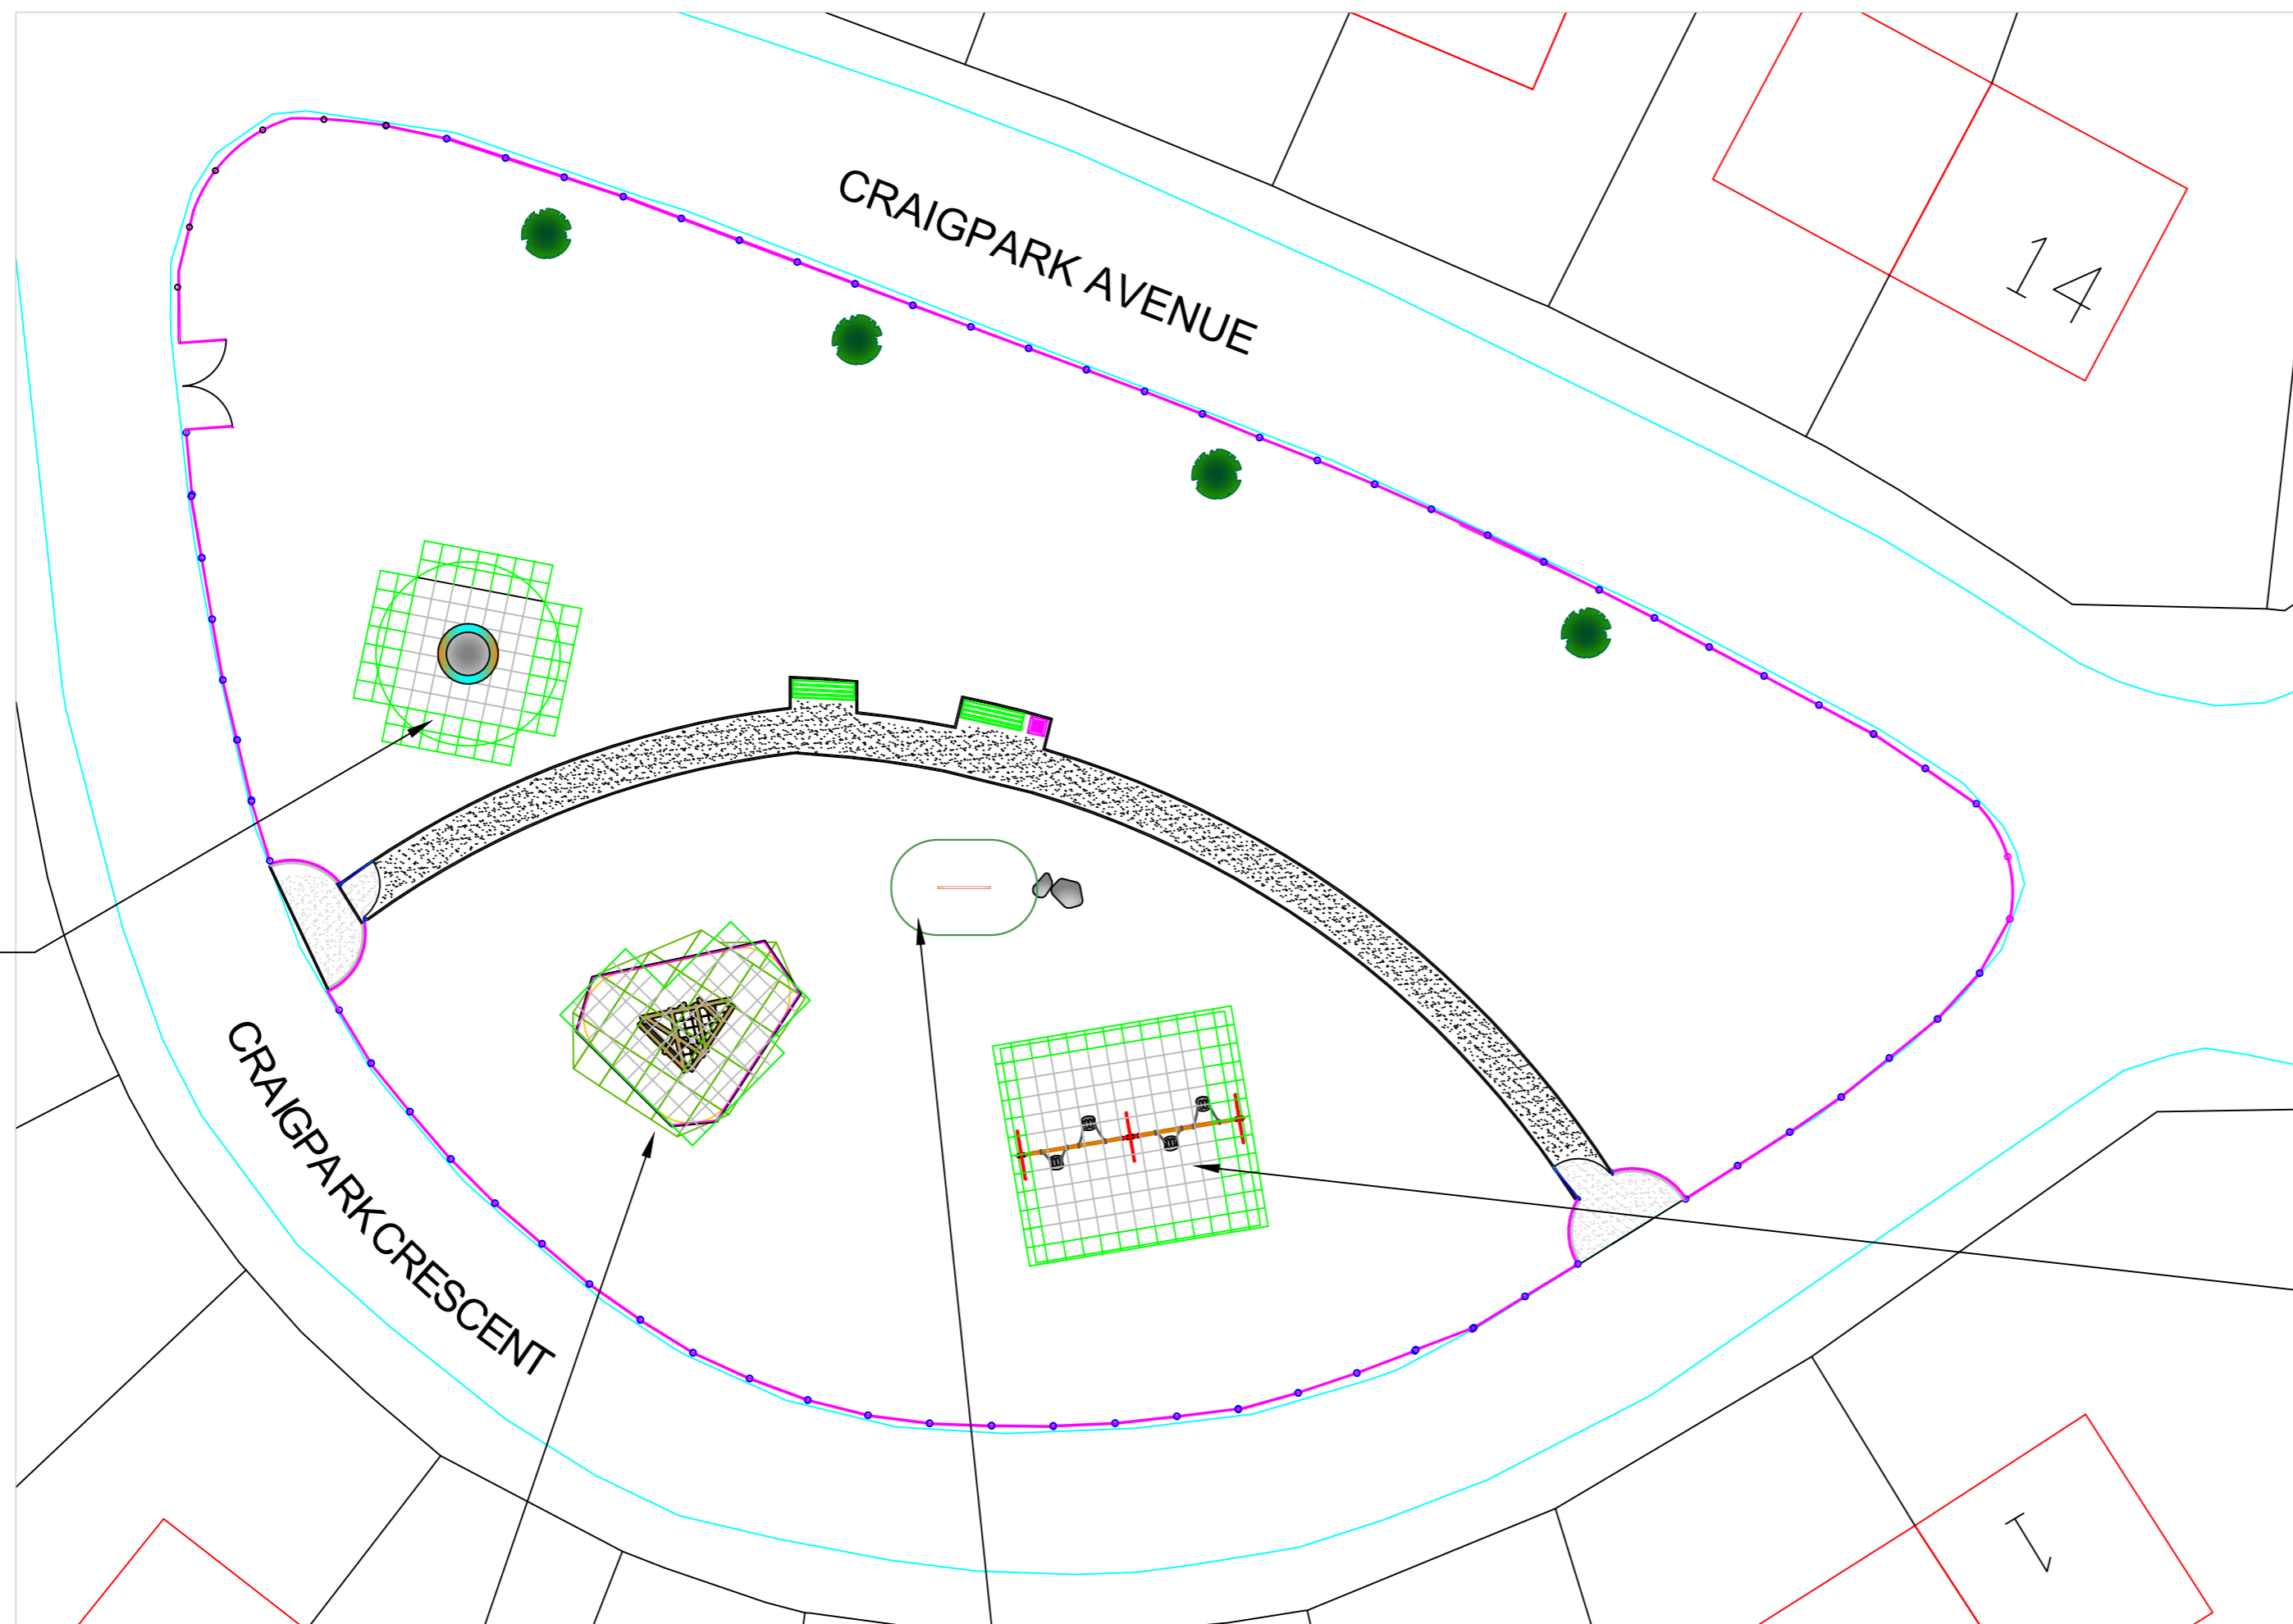

Location Plan not to scale

Swing unit 2 cradle seats one basket seat with tiles from old equipment under the woodchip surface

Stilt walk

talk tube

small roundabout

EDINBURGH
 THE CITY OF EDINBURGH COUNCIL
 SERVICES FOR COMMUNITIES
 PARKS and GREENSPACE
 Waverley Court
 4 East Market Street
 Edinburgh
 EH8 8BG

Infinity Bowl

Balancing Combination

1.8m High swing with Cradles

EDINBURGH
 THE CITY OF EDINBURGH COUNCIL
 SERVICES FOR COMMUNITIES
 PARKS and GREENSPACE
 Waverley Court
 4 East Market Street
 Edinburgh
 EH8 8BG

Title
**Craigpark Crescent
 Ratho Village**
 Proposal 2
 Appendix B

Nat: Grid Ref:	Scale 1:200
Date 07/04/2015	Drawn by A. Grevers
District South West	Plan No: CPCR 1/02

Location Plan not to scale

Swing 2 cradle seats two flat seats

Large dish roundabout all ages

Clamber stack 1 for ages 4 plus

Balance Beam

EDINBURGH
THE CITY OF EDINBURGH COUNCIL

SERVICES FOR COMMUNITIES
PARKS and GREENSPACE
Waverley Court
4 East Market Street
Edinburgh
EH8 8BG