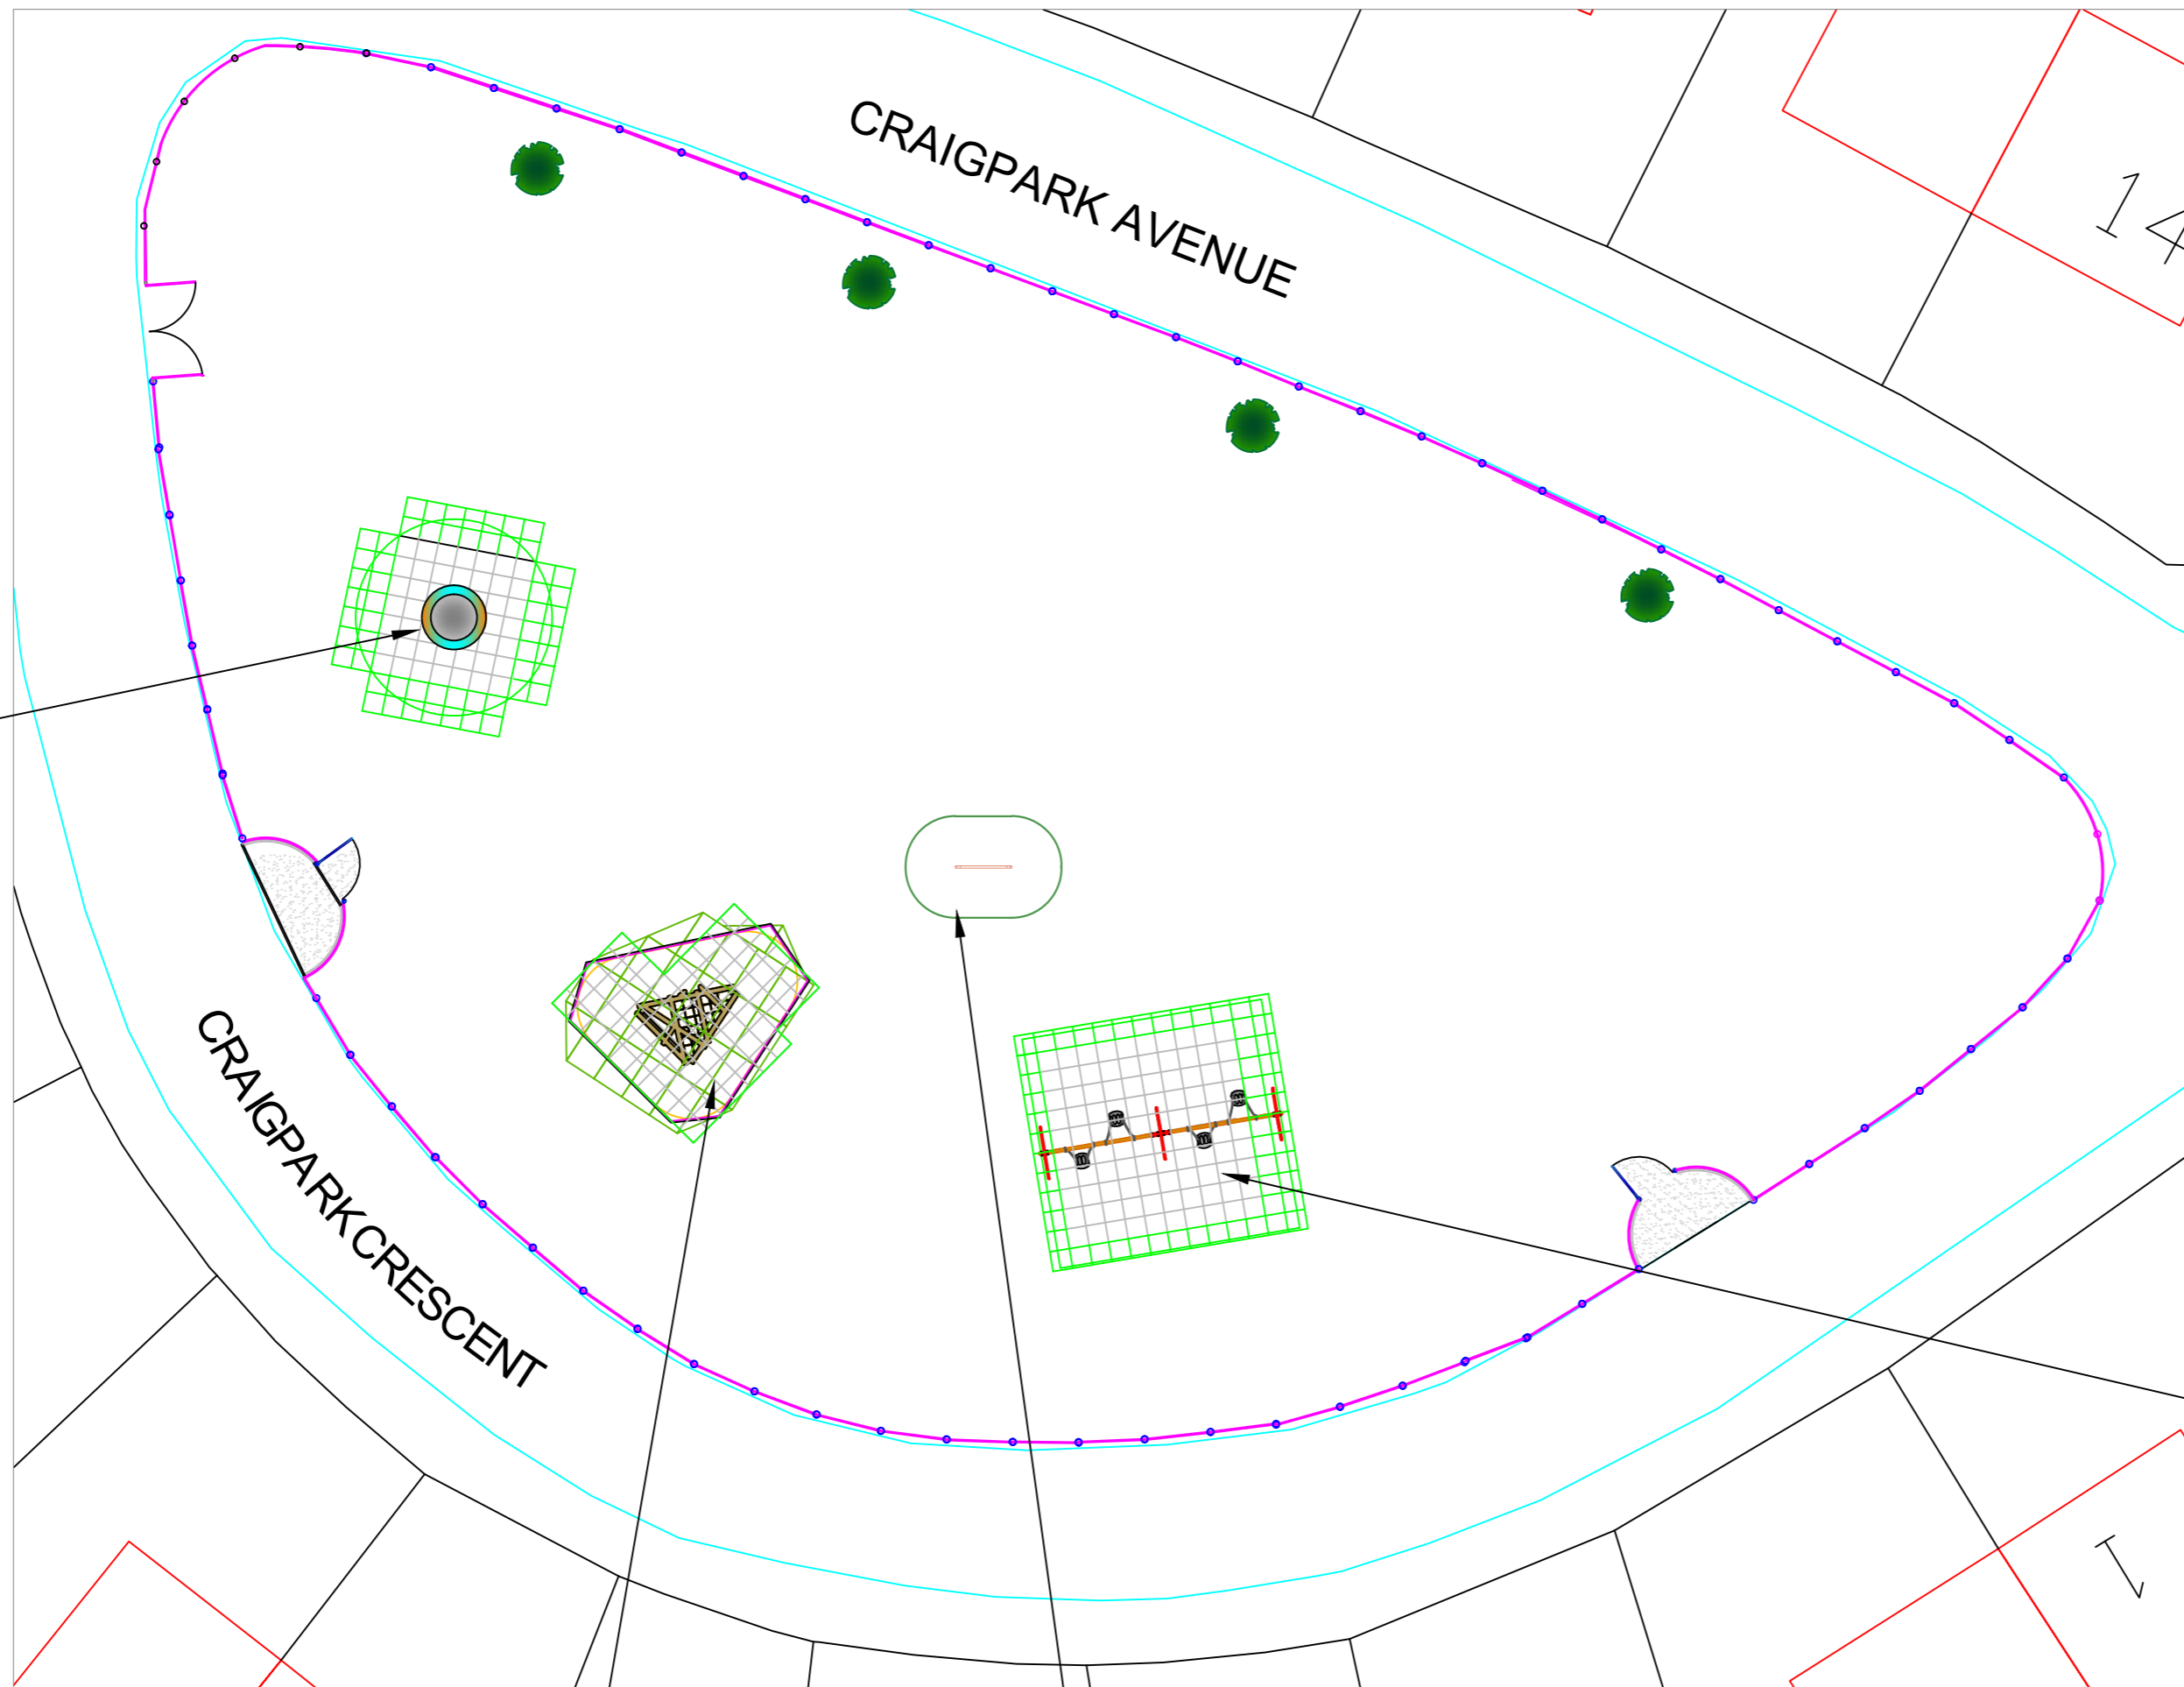

Location Plan not to scale

Swing unit 2 cradle seats one basket seat with tiles from old equipment under the woodchip surface

Stilt walk

talk tube

small roundabout

EDINBURGH
 THE CITY OF EDINBURGH COUNCIL
 SERVICES FOR COMMUNITIES
 PARKS and GREENSPACE
 Waverley Court
 4 East Market Street
 Edinburgh
 EH8 8BG

Large dish roundabout all ages

Clamber stack 1 for ages 4 plus

Balance Beam

EDINBURGH
THE CITY OF EDINBURGH COUNCIL

SERVICES FOR COMMUNITIES
PARKS and GREENSPACE
Waverley Court
4 East Market Street
Edinburgh
EH8 8BG

Title
**Craigpark Crescent
Ratho Village**
Proposal 3
Appendix C

Nat: Grid Ref:	Scale 1:200
Date 21/05/2015	Drawn by J Galloway
District South West	Plan No:

Large dish roundabout
all ages

Location Plan not to scale

Swing 2 cradle 2 flat seats

Clamber stack 1 for age 4 and above

balance beam

EDINBURGH
THE CITY OF EDINBURGH COUNCIL

SERVICES FOR COMMUNITIES
PARKS and GREENSPACE
Waverley Court
4 East Market Street
Edinburgh
EH8 8BG