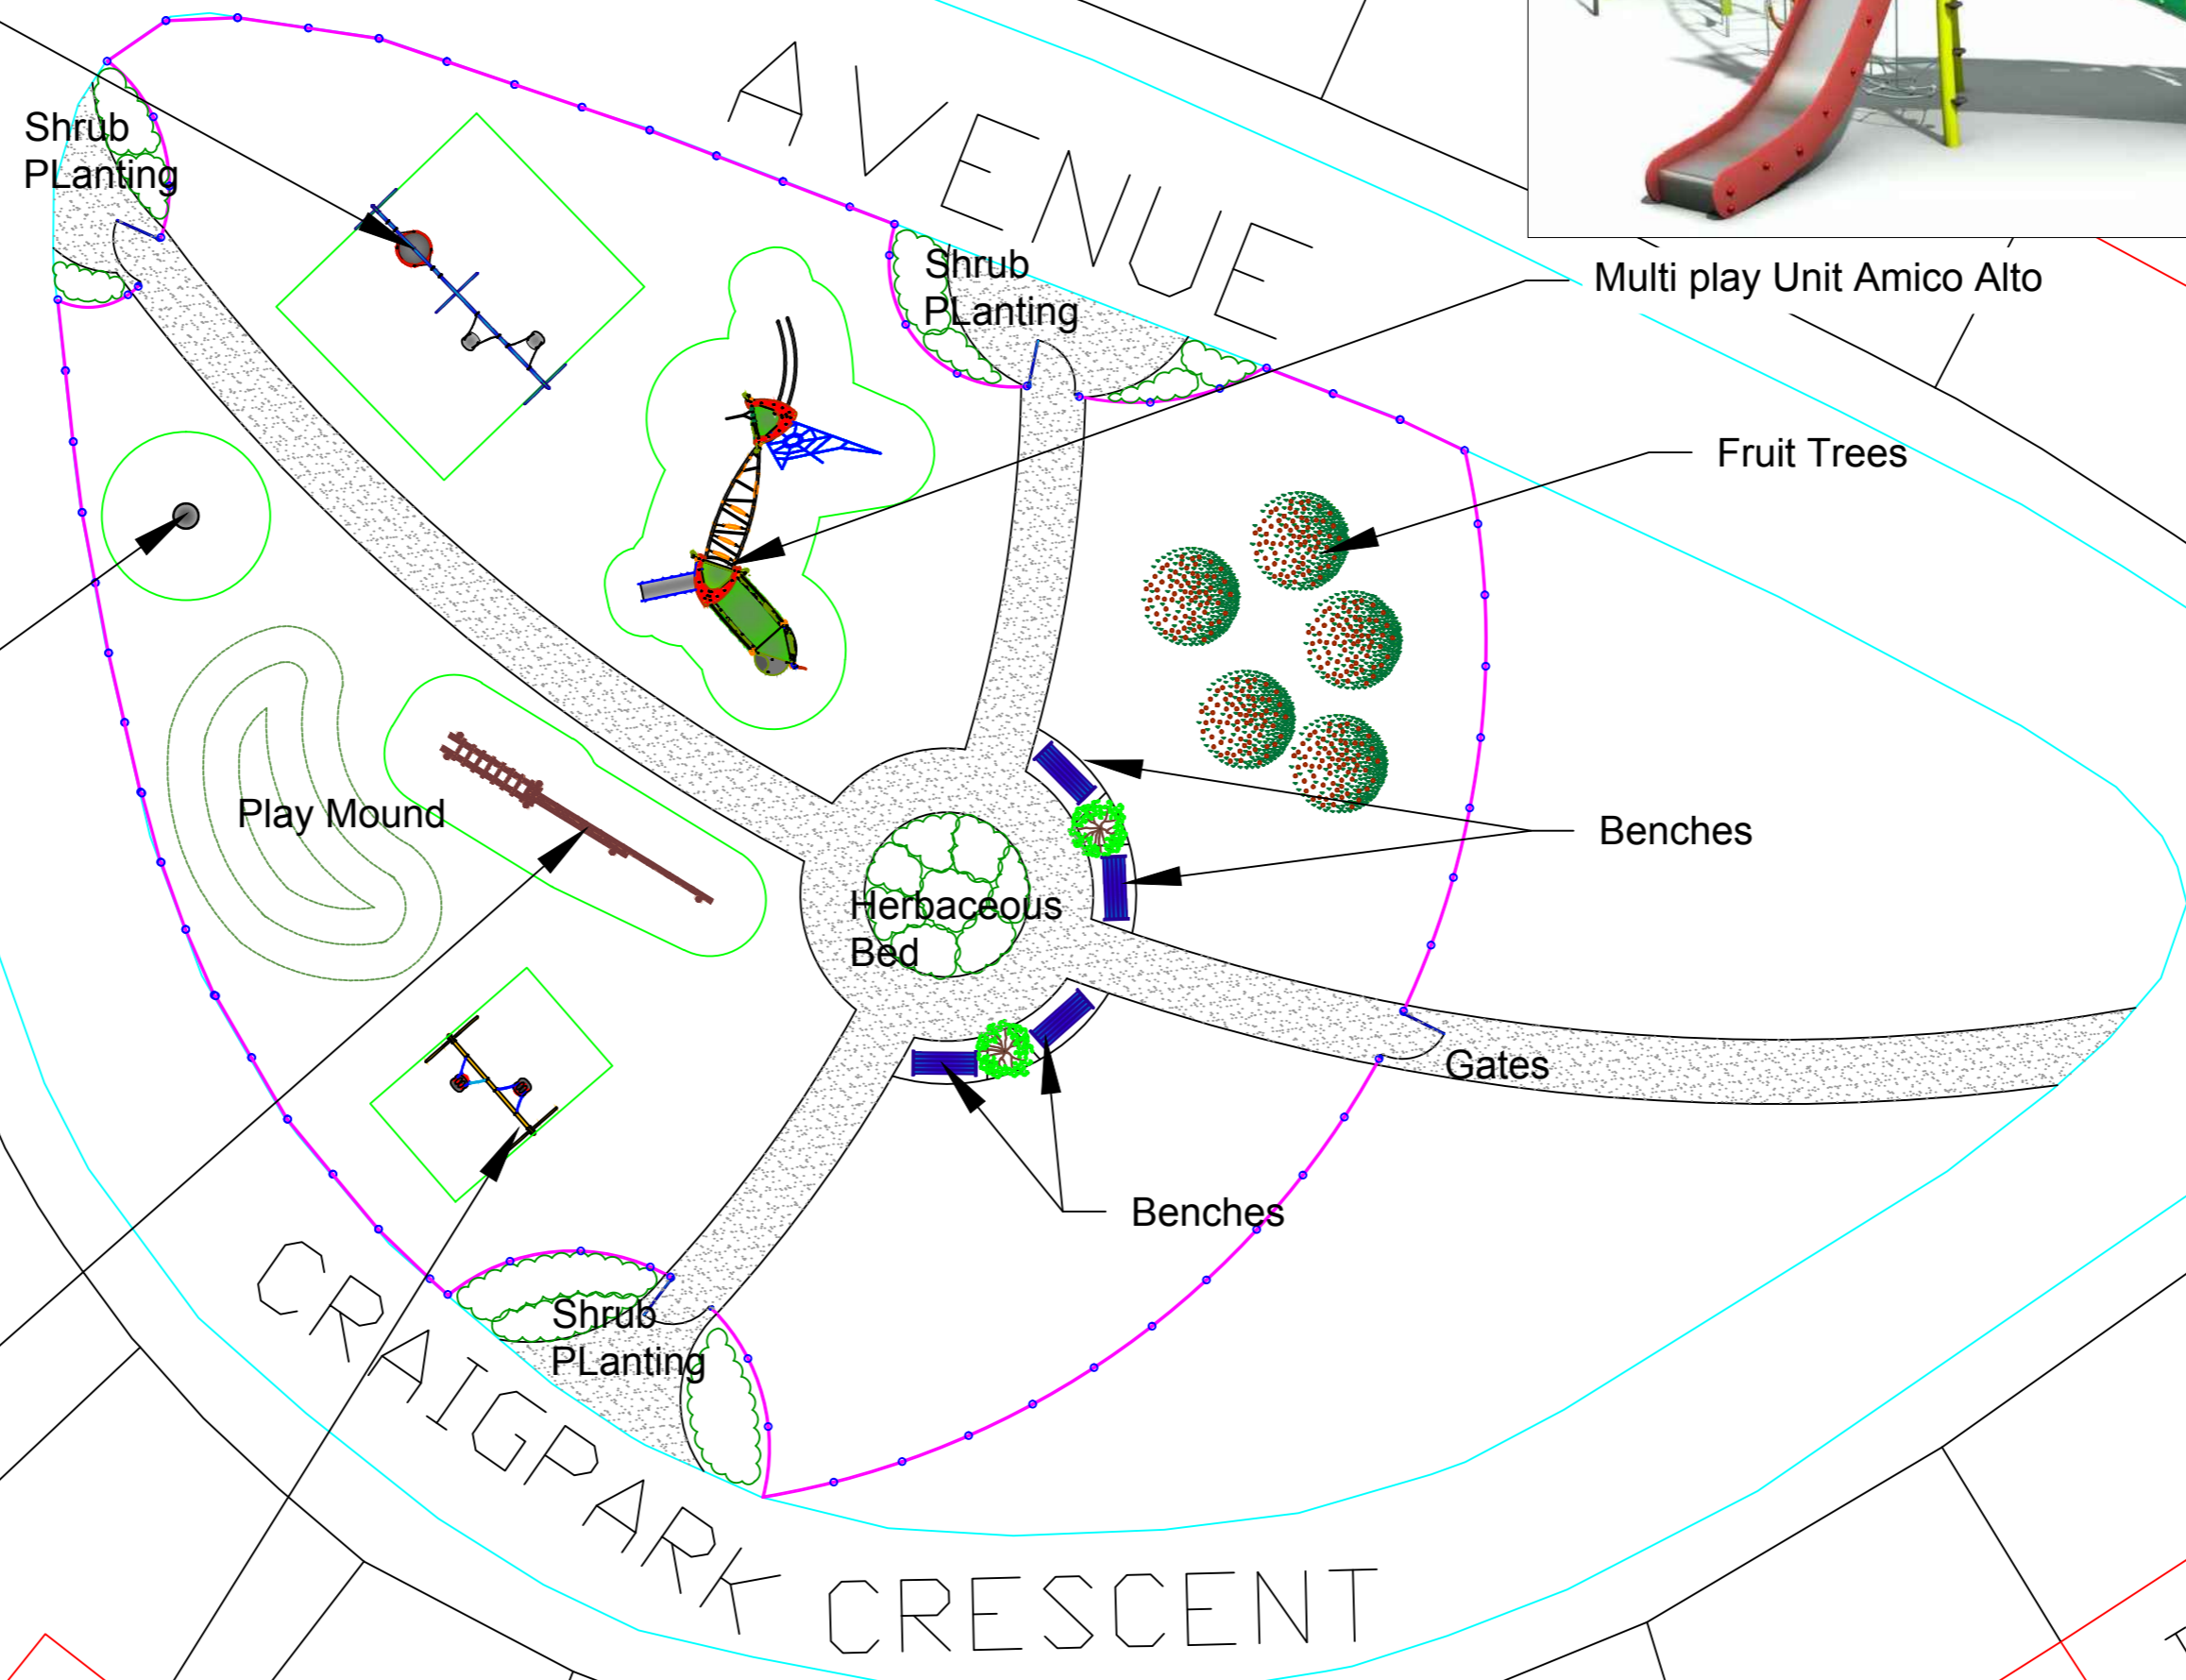

Location Plan not to scale

Swing unit 2 cradle seats one basket seat with tiles from old equipment under the woodchip surface

Stilt walk

talk tube

small roundabout

EDINBURGH
 THE CITY OF EDINBURGH COUNCIL
 SERVICES FOR COMMUNITIES
 PARKS and GREENSPACE
 Waverley Court
 4 East Market Street
 Edinburgh
 EH8 8BG

Title
**Craigpark Crescent
 Ratho Village**
 Proposal 1
 Appendix A

Nat: Grid Ref:	Scale 1:200
Date 06/05/2015	Drawn by J Galloway
District South West	Plan No:

Basket Swing with two flat seats

Multi play Unit Amico Alto

Infinity Bowl

Balancing Combination

1.8m High swing with Cradles

EDINBURGH
 THE CITY OF EDINBURGH COUNCIL
 SERVICES FOR COMMUNITIES
 PARKS and GREENSPACE
 Waverley Court
 4 East Market Street
 Edinburgh
 EH8 8BG

Large dish roundabout all ages

Clamber stack 1 for ages 4 plus

Balance Beam

EDINBURGH
THE CITY OF EDINBURGH COUNCIL

SERVICES FOR COMMUNITIES
PARKS and GREENSPACE
Waverley Court
4 East Market Street
Edinburgh
EH8 8BG