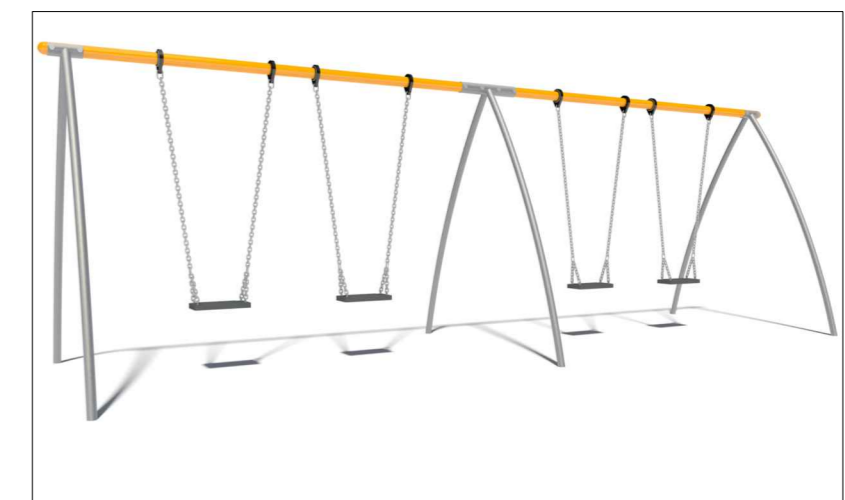

Large dish roundabout all ages

Clamber stack 1 for ages 4 plus

Balance Beam

EDINBURGH
THE CITY OF EDINBURGH COUNCIL

SERVICES FOR COMMUNITIES
PARKS and GREENSPACE
Waverley Court
4 East Market Street
Edinburgh
EH8 8BG

Swing 2 cradle 2 flat seats

Clamber stack 1 for age 4 and above

balance beam

EDINBURGH
THE CITY OF EDINBURGH COUNCIL

SERVICES FOR COMMUNITIES
PARKS and GREENSPACE
Waverley Court
4 East Market Street
Edinburgh
EH8 8BG