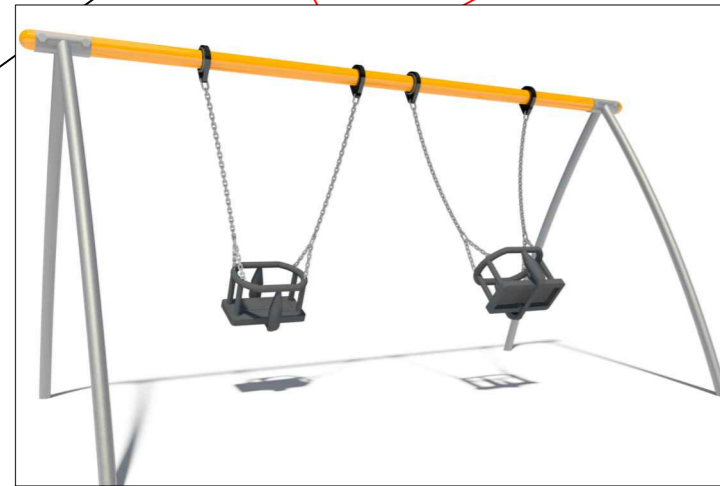

Location Plan not to scale

Swing unit 2 cradle seats one basket seat with tiles from old equipment under the woodchip surface

Stilt walk

talk tube

small roundabout

EDINBURGH
 THE CITY OF EDINBURGH COUNCIL
 SERVICES FOR COMMUNITIES
 PARKS and GREENSPACE
 Waverley Court
 4 East Market Street
 Edinburgh
 EH8 8BG

Title
**Craigpark Crescent
 Ratho Village**
 Proposal 1
 Appendix A

Nat: Grid Ref:	Scale 1:200
Date 06/05/2015	Drawn by J Galloway
District South West	Plan No:

Basket Swing with two flat seats

Multi play Unit Amico Alto

Infinity Bowl

Balancing Combination

1.8m High swing with Cradles

EDINBURGH
 THE CITY OF EDINBURGH COUNCIL
 SERVICES FOR COMMUNITIES
 PARKS and GREENSPACE
 Waverley Court
 4 East Market Street
 Edinburgh
 EH8 8BG

Large dish roundabout all ages

Clamber stack 1 for ages 4 plus

Balance Beam

EDINBURGH
THE CITY OF EDINBURGH COUNCIL

SERVICES FOR COMMUNITIES
PARKS and GREENSPACE
Waverley Court
4 East Market Street
Edinburgh
EH8 8BG