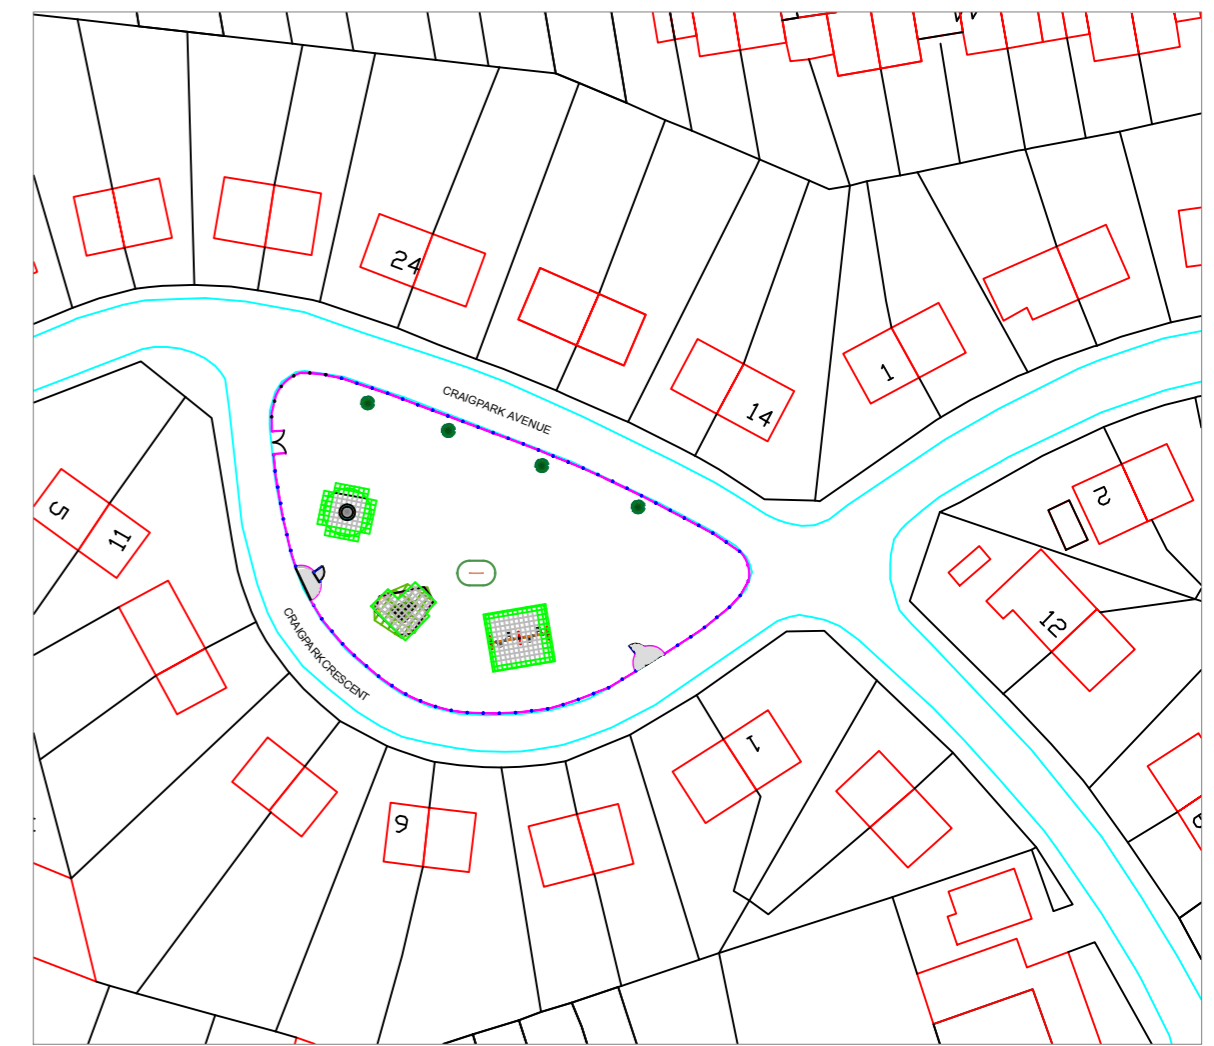

Location Plan not to scale

Swing unit 2 cradle seats one basket seat with tiles from old equipment under the woodchip surface

Stilt walk

talk tube

small roundabout

EDINBURGH
 THE CITY OF EDINBURGH COUNCIL
 SERVICES FOR COMMUNITIES
 PARKS and GREENSPACE
 Waverley Court
 4 East Market Street
 Edinburgh
 EH8 8BG

Title
**Craigpark Crescent
 Ratho Village**
 Proposal 2
 Appendix B

Nat: Grid Ref:	Scale 1:200
Date 07/04/2015	Drawn by A. Grevers
District South West	Plan No: CPCR 1/02

Location Plan not to scale

Swing 2 cradle seats two flat seats

Large dish roundabout all ages

Clamber stack 1 for ages 4 plus

Balance Beam

EDINBURGH
THE CITY OF EDINBURGH COUNCIL

SERVICES FOR COMMUNITIES
PARKS and GREENSPACE
Waverley Court
4 East Market Street
Edinburgh
EH8 8BG

Title
**Craigpark Crescent
Ratho Village**
Proposal 3
Appendix C

Nat: Grid Ref:	Scale 1:200
Date 21/05/2015	Drawn by J Galloway
District South West	Plan No:

Large dish roundabout
all ages

Location Plan not to scale