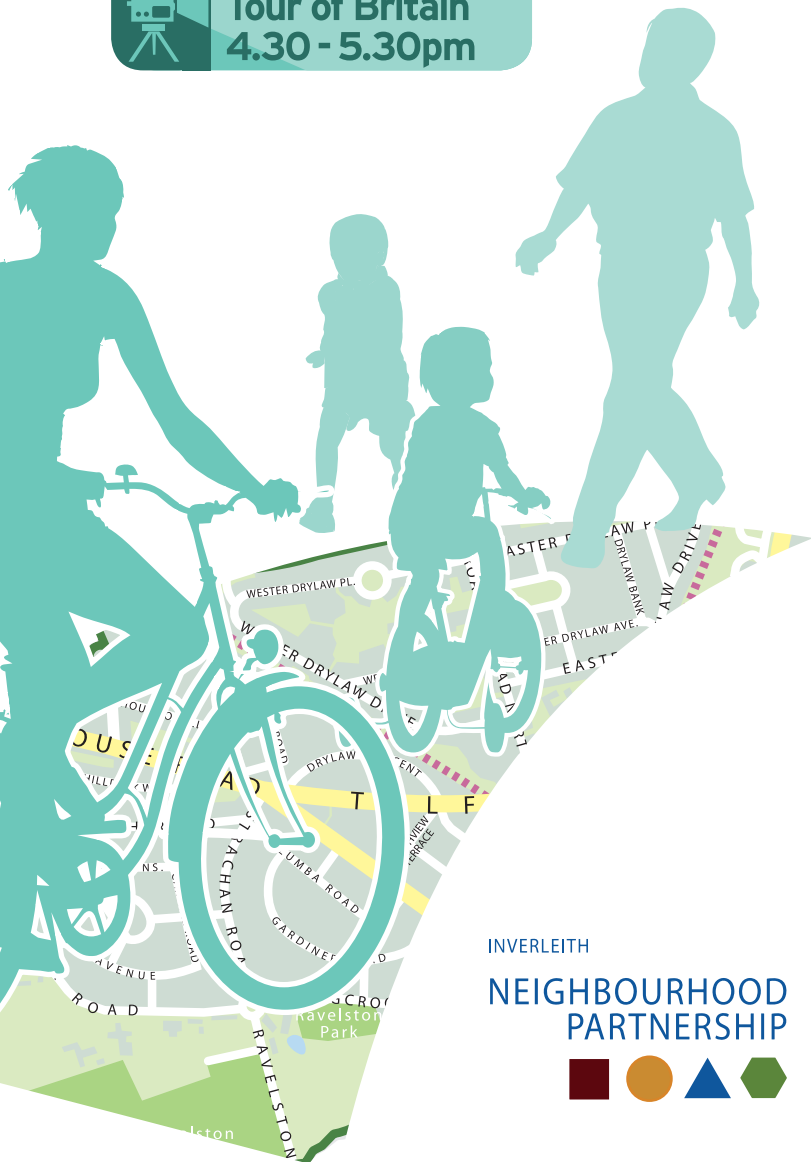

INVERLEITH

On Foot

By Bike

FREE FESTIVAL OF WALKING & CYCLING

Live screening of
Tour of Britain
4.30 - 5.30pm

Inverleith Park (East)
Sun 13th Sept '15
2.30-5.30pm

- Guided walks / rides
 - Cycle powered cinema
 - FREE basic bike maintenance & security marking
 - Walking football & crazy golf
 - Nordic walking
 - FREE prize draw
- + Lots more FREE activities, Information & Advice for all ages and abilities.

INVERLEITH

NEIGHBOURHOOD
PARTNERSHIP

Organised by the
Inverleith Neighbourhood Partnership,
Contact Elaine on 529 5270 for more info

FUNDED BY
EDINBURGH
THE CITY OF EDINBURGH COUNCIL

RONDE
BICYCLE OUTFITTERS

GAMMA
TRANSPORT DIVISION

EDINBURGH BICYCLE
COOPERATIVE

DESIGN: www.lennondesign.co.uk