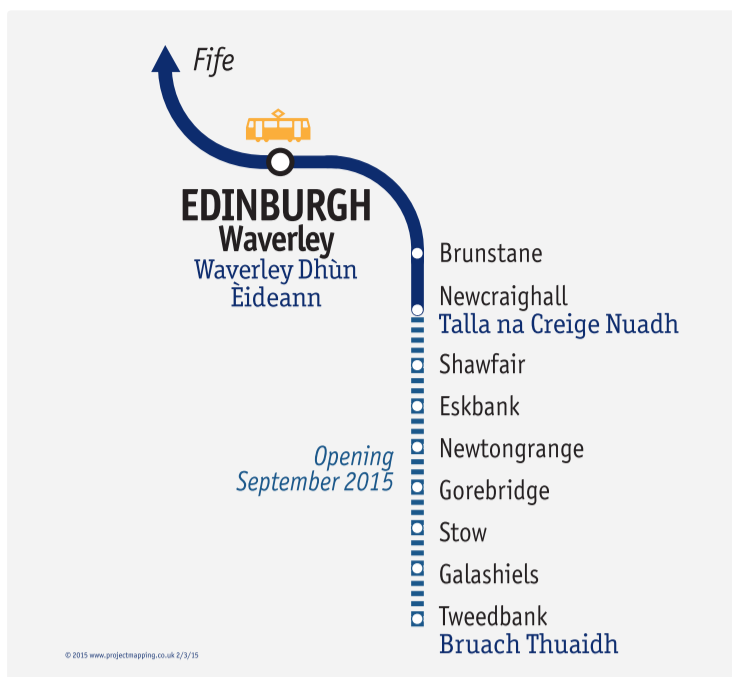

Welcome to your new train timetable

All trains in this timetable are ScotRail services operated by Abellio, except where otherwise shown. We aim to make your train journey as easy as possible and are continuing to improve services across the Network. In the West Highlands the first Glasgow to/from Oban train will now run additionally on Saturdays. Seven new stations will open in the Scottish Borders from 6 September with Edinburgh to Newcraighall trains extended to Tweedbank. This will also include an hourly Sunday service throughout the day. From 17 May a similar Sunday service will be introduced from Edinburgh to Newcraighall and an hourly Sunday service will commence between Glasgow and Paisley Canal. Duke Street, Alexandra Parade and Barnhill stations will also benefit from a Sunday service with trains running hourly between Partick and Cumbernauld.

Please note that trains may divide en route – check with staff that you are in the correct portion of the train.

Smoking, including electronic cigarettes, is not permitted on ScotRail services or within covered station areas.

Timetables available for other routes

Ayrshire, Inverclyde & Stranraer
 Cathcart Circle, Neilston & Newton
 Central Scotland
 Dunbartonshire – Glasgow / Cumbernauld & Falkirk Grahamston
 Edinburgh & Fife
 Edinburgh & Glasgow – Aberdeen
 Edinburgh & Glasgow – Inverness
 Glasgow – Barrhead, Kilmarnock & Carlisle
 Glasgow – East Kilbride
 Glasgow – Edinburgh via Airdrie / Bathgate
 Glasgow – Edinburgh via Falkirk High
 Glasgow – Edinburgh & North Berwick / Dunbar

Glasgow – Edinburgh via Shotts
 Glasgow – Maryhill / Anniesland
 Glasgow – Paisley Canal
 Inverness – Aberdeen
 Lanarkshire
 North Highlands
 West Highlands

Edinburgh – Newcraighall – Tweedbank

All services within this timetable convey Standard Class accommodation only