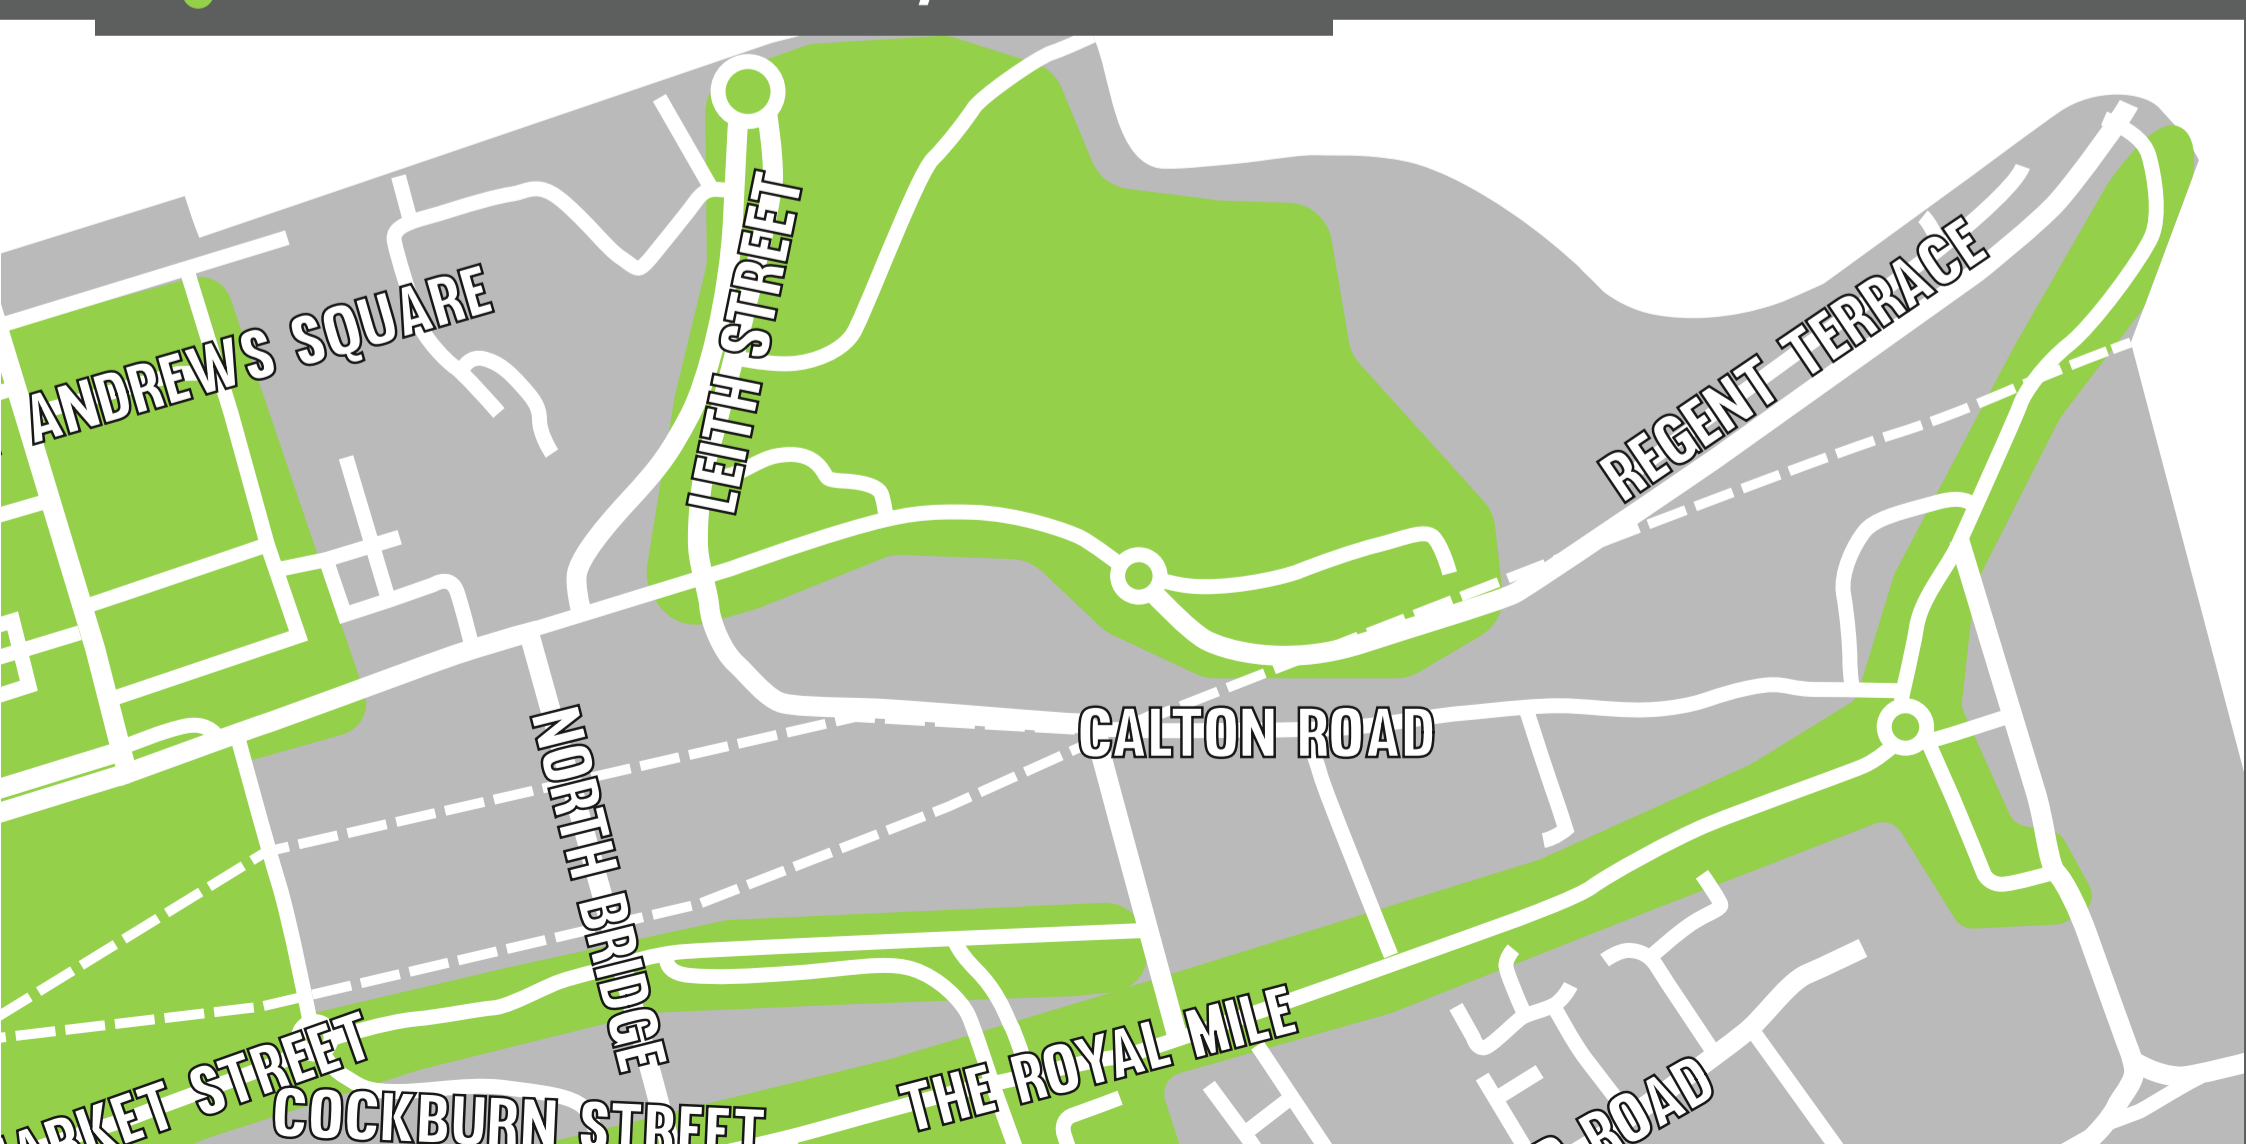

WHERE CAN I GET ONLINE?

intechologyWiFi

IN PARTNERSHIP WITH

EDINBURGH
THE CITY OF EDINBURGH COUNCIL

DETAIL: NEW TOWN / PRINCES STREET

DETAIL: OLD TOWN / GRASSMARKET

DETAIL: CALTON HILL / HOLYROOD

The WiFi service is designed to cover open, public places and not residential areas. Any coverage gained within residential areas is a fluctuation of the WiFi signal and does not imply a service. Indicated coverage area provides a guide. Actual coverage may be over a larger or smaller geographical area.