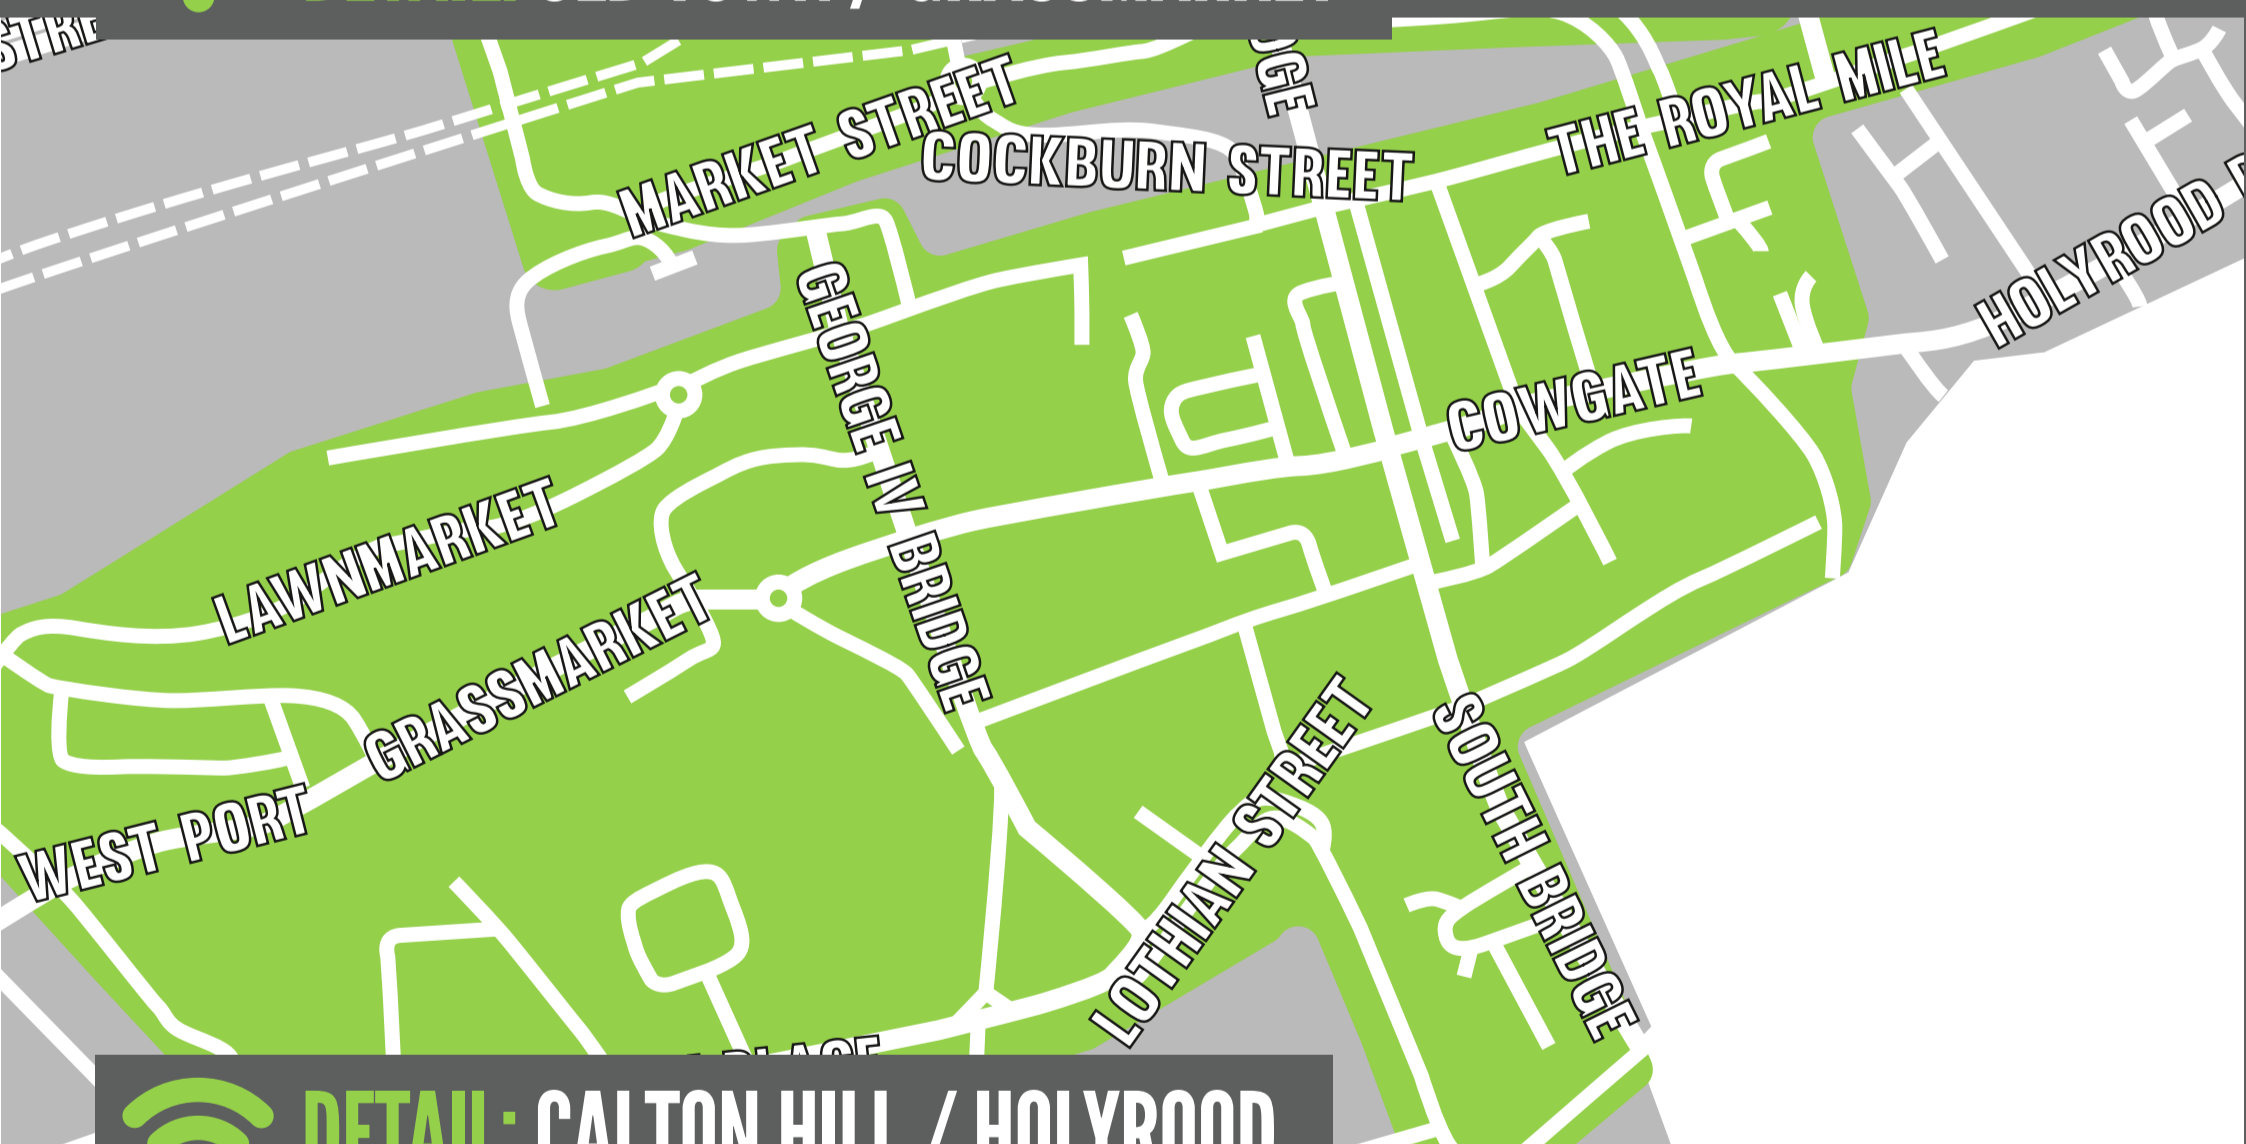

WHERE CAN I GET ONLINE?

intechologyWiFi

IN PARTNERSHIP WITH

EDINBURGH
THE CITY OF EDINBURGH COUNCIL

DETAIL: NEW TOWN / PRINCES STREET

DETAIL: OLD TOWN / GRASSMARKET

DETAIL: CALTON HILL / HOLYROOD

The WiFi service is designed to cover open, public places and not residential areas. Any coverage gained within residential areas is a fluctuation of the WiFi signal and does not imply a service. Indicated coverage area provides a guide. Actual coverage may be over a larger or smaller geographical area.