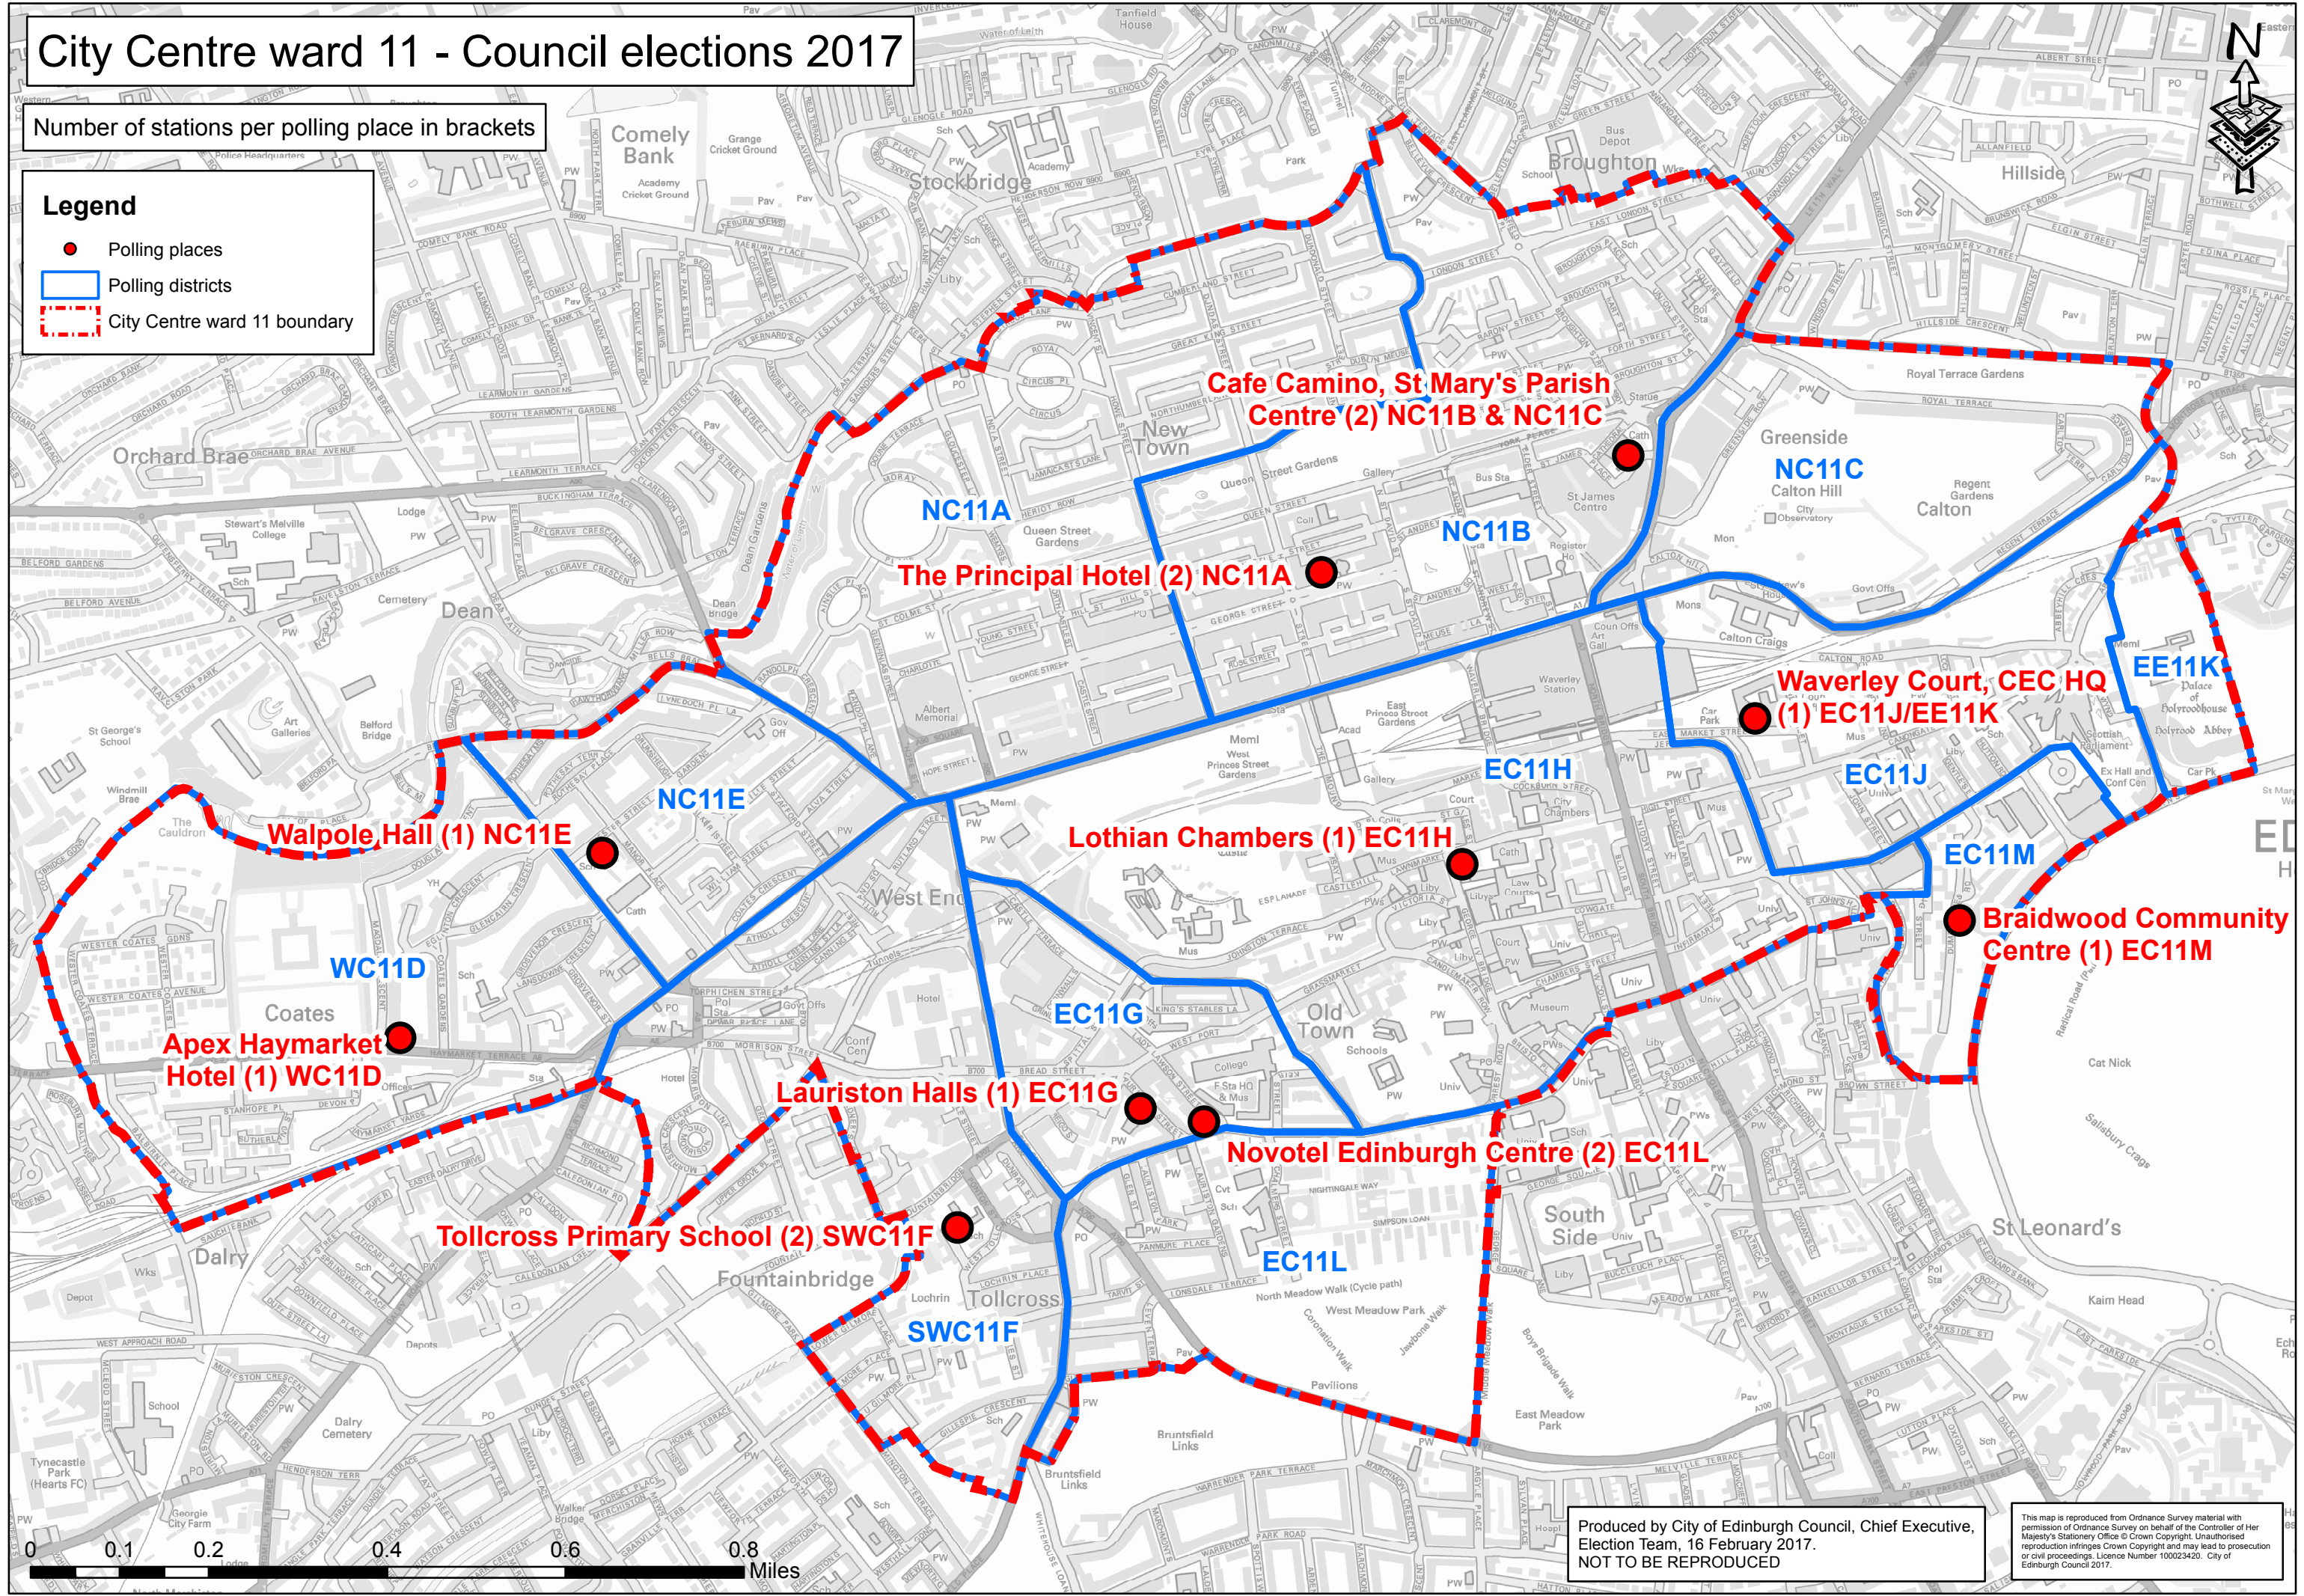

City Centre ward 11 - Council elections 2017

Number of stations per polling place in brackets

Legend

- Polling places
- Polling districts
- ▬ City Centre ward 11 boundary

Produced by City of Edinburgh Council, Chief Executive, Election Team, 16 February 2017.
NOT TO BE REPRODUCED