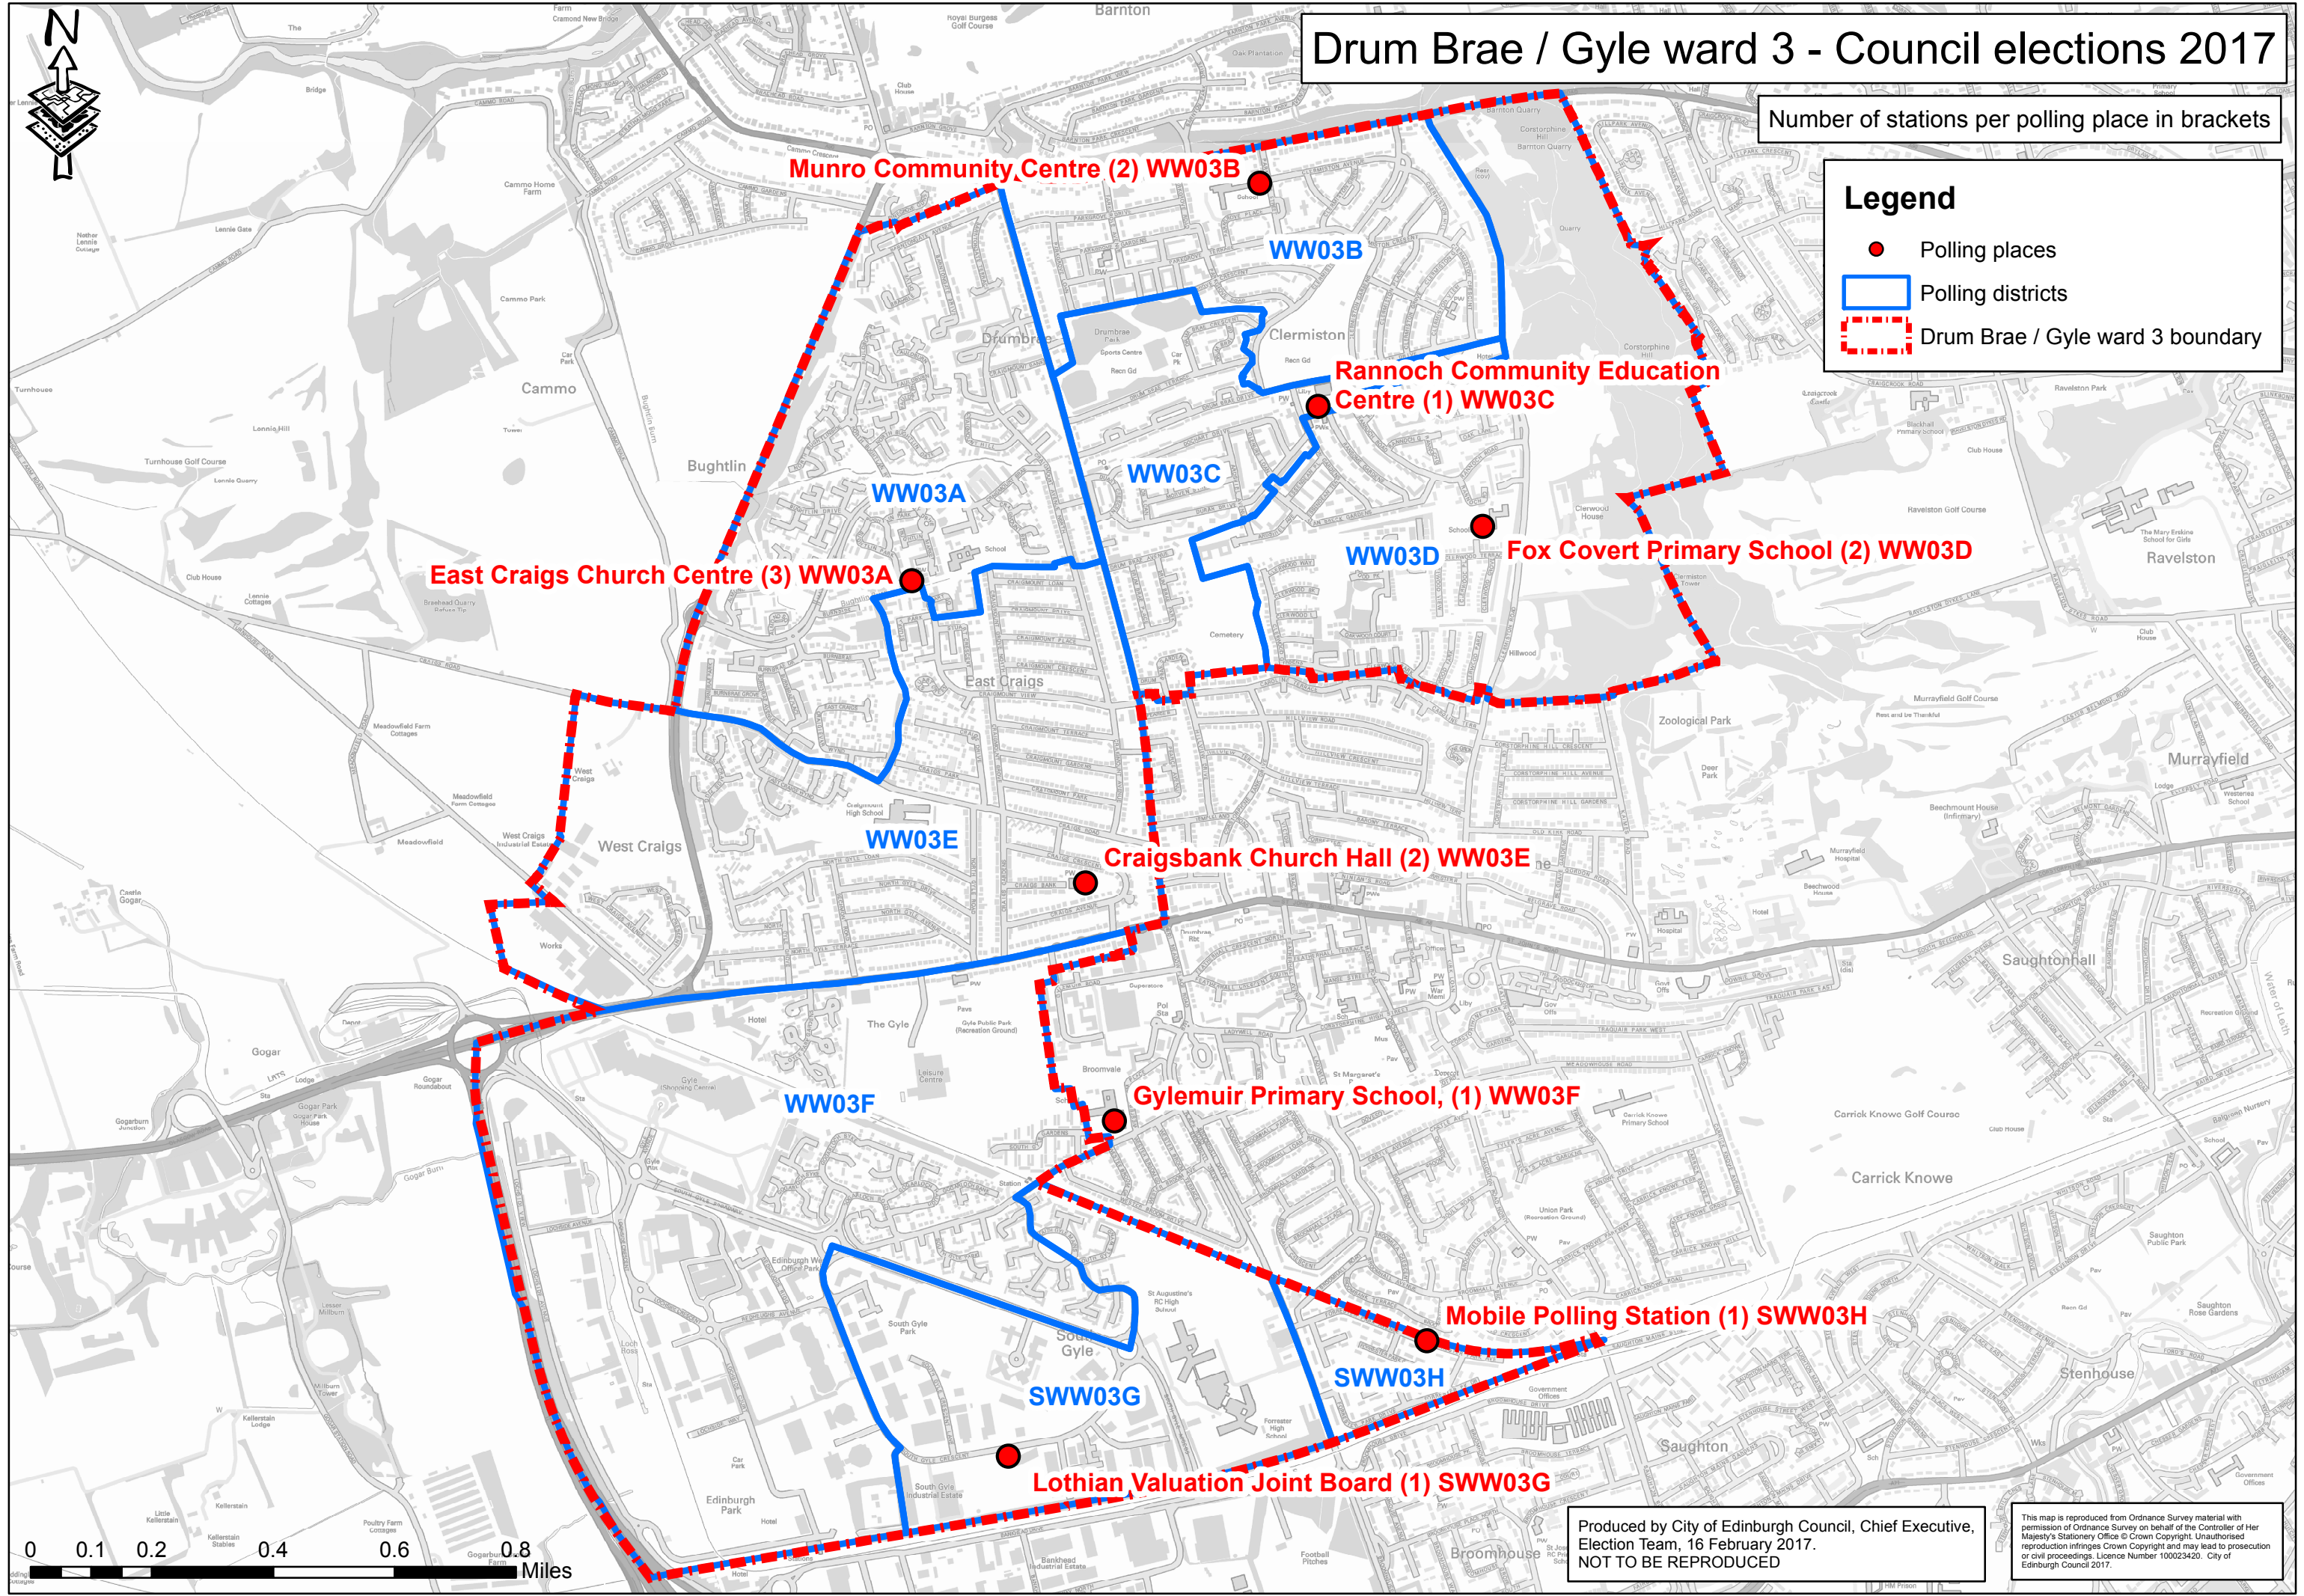

Drum Brae / Gyle ward 3 - Council elections 2017

Number of stations per polling place in brackets

Legend

- Polling places
- Polling districts
- Drum Brae / Gyle ward 3 boundary

Produced by City of Edinburgh Council, Chief Executive, Election Team, 16 February 2017.
NOT TO BE REPRODUCED