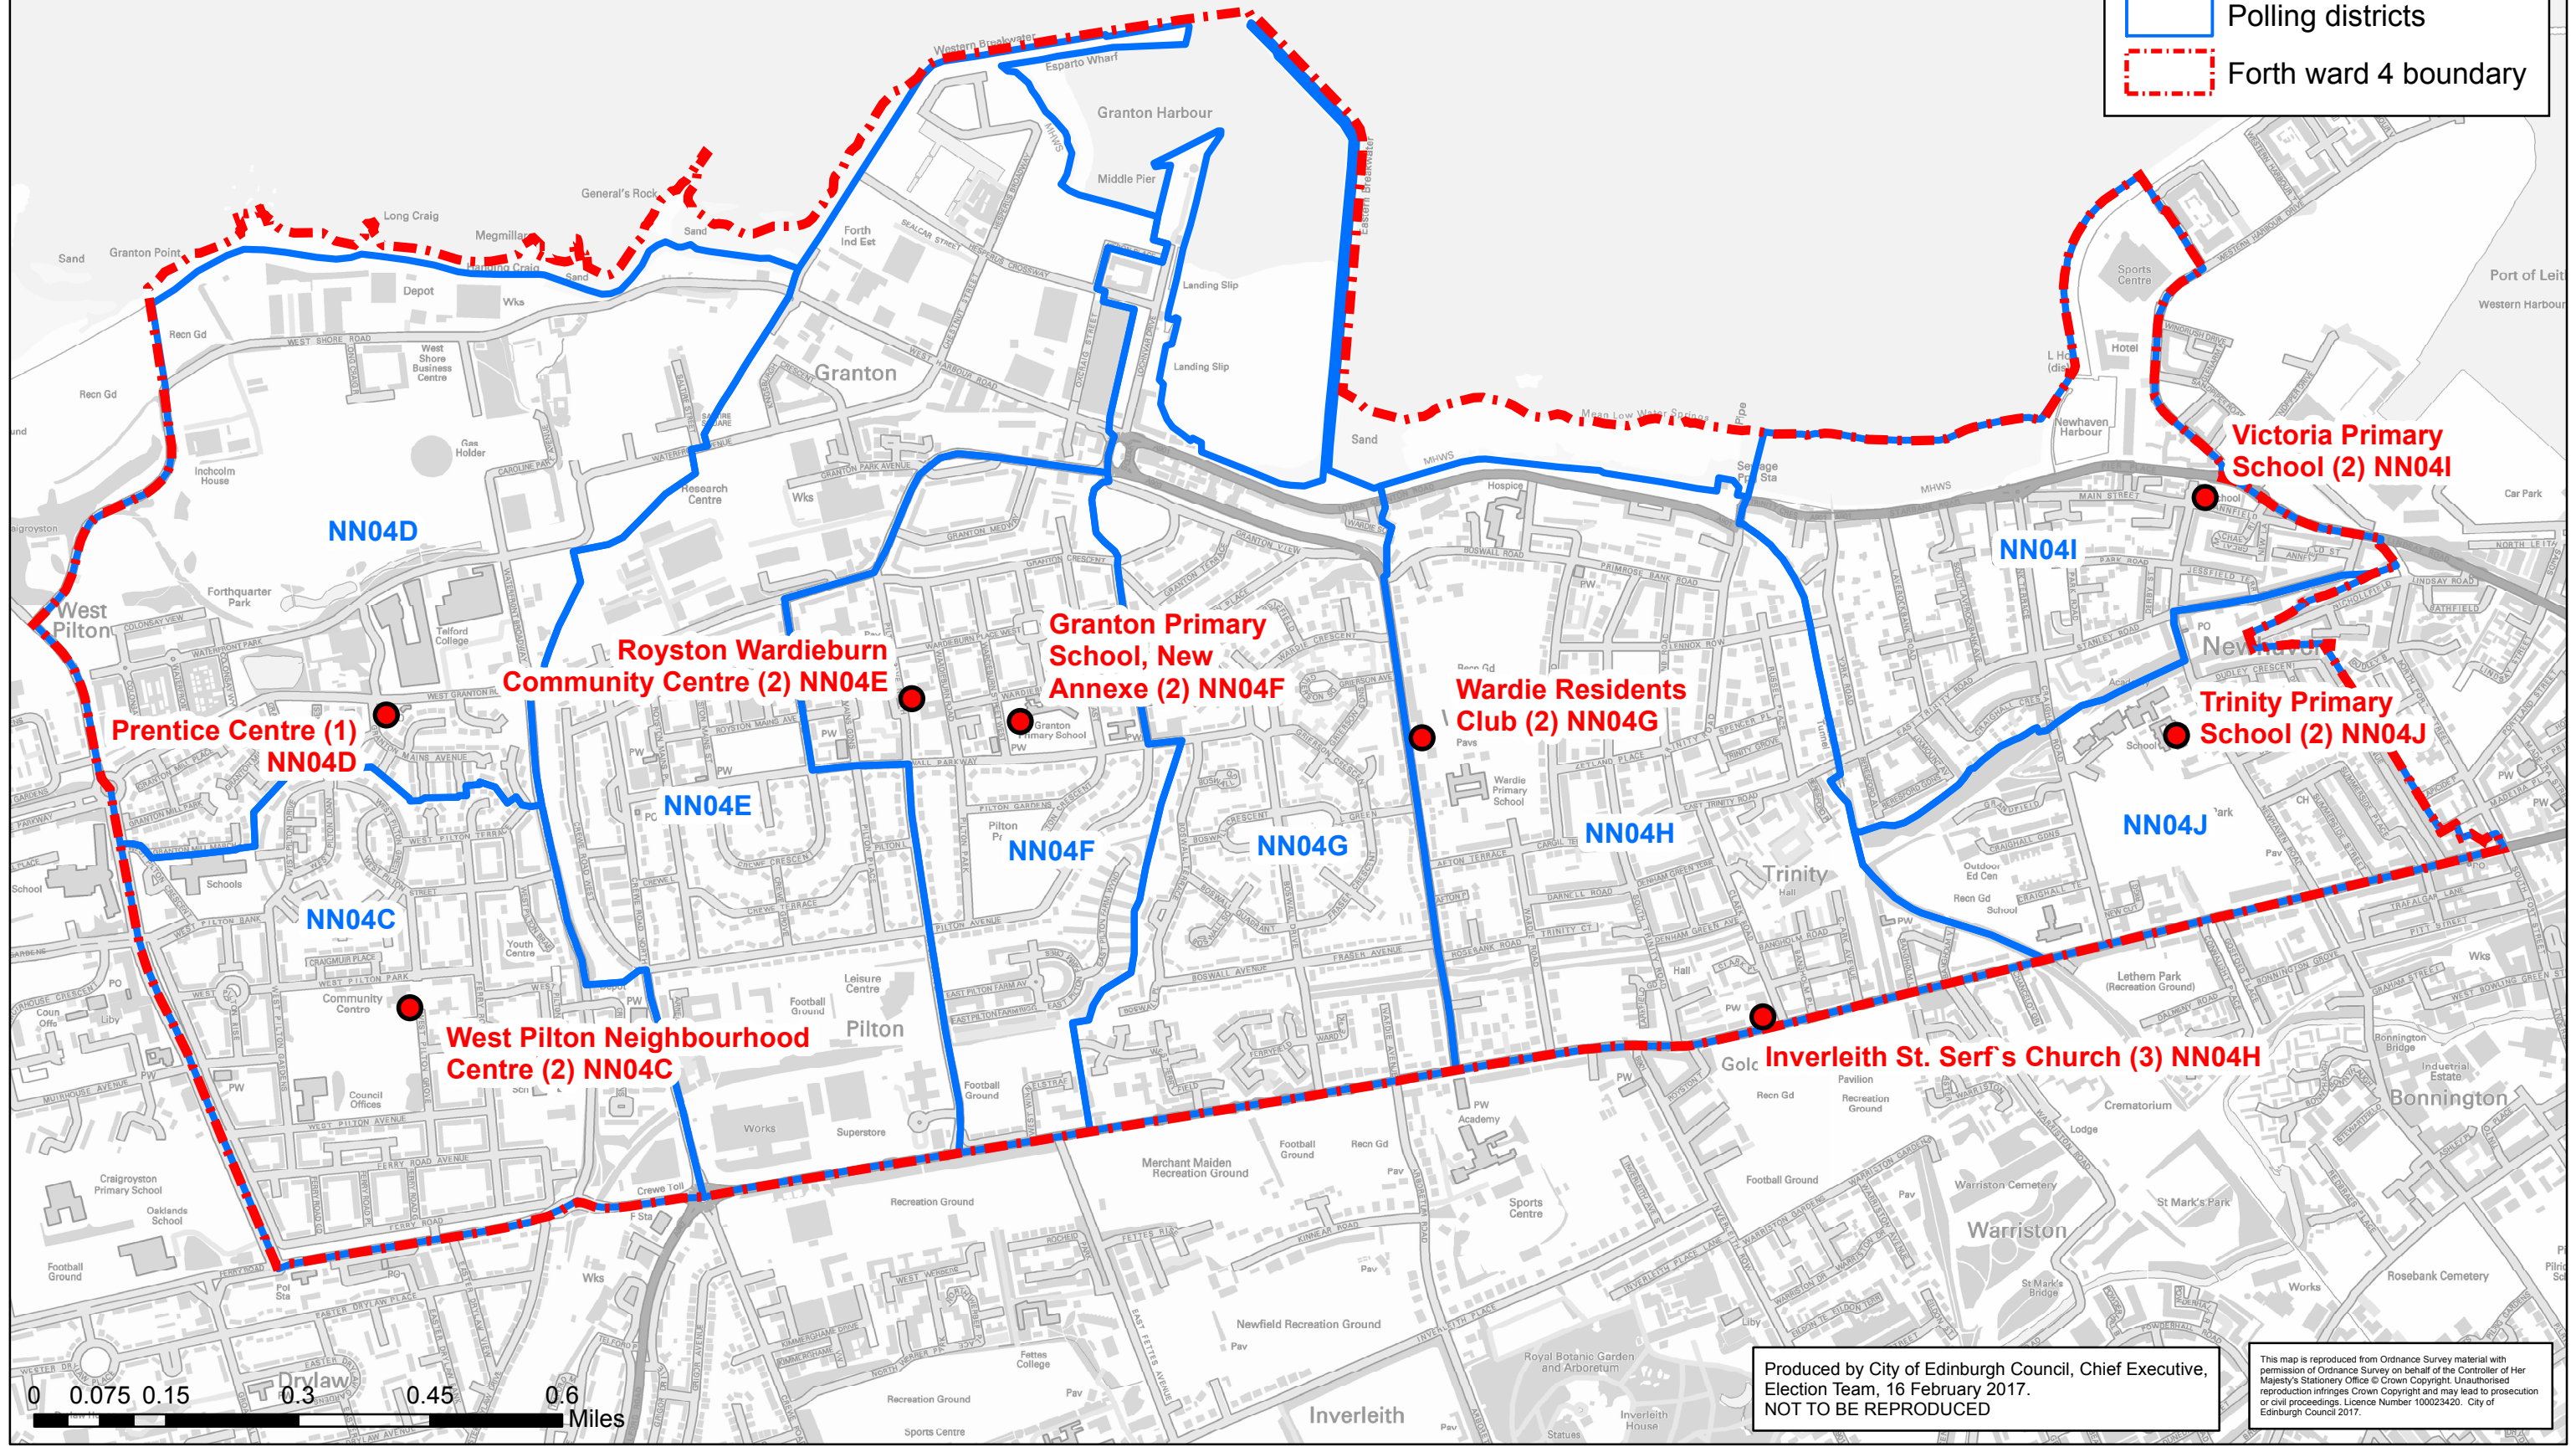

Forth ward 4 - Council elections 2017

Number of stations per polling place in brackets

Legend

- Polling places
- Polling districts
- Forth ward 4 boundary

Produced by City of Edinburgh Council, Chief Executive,
Election Team, 16 February 2017.
NOT TO BE REPRODUCED