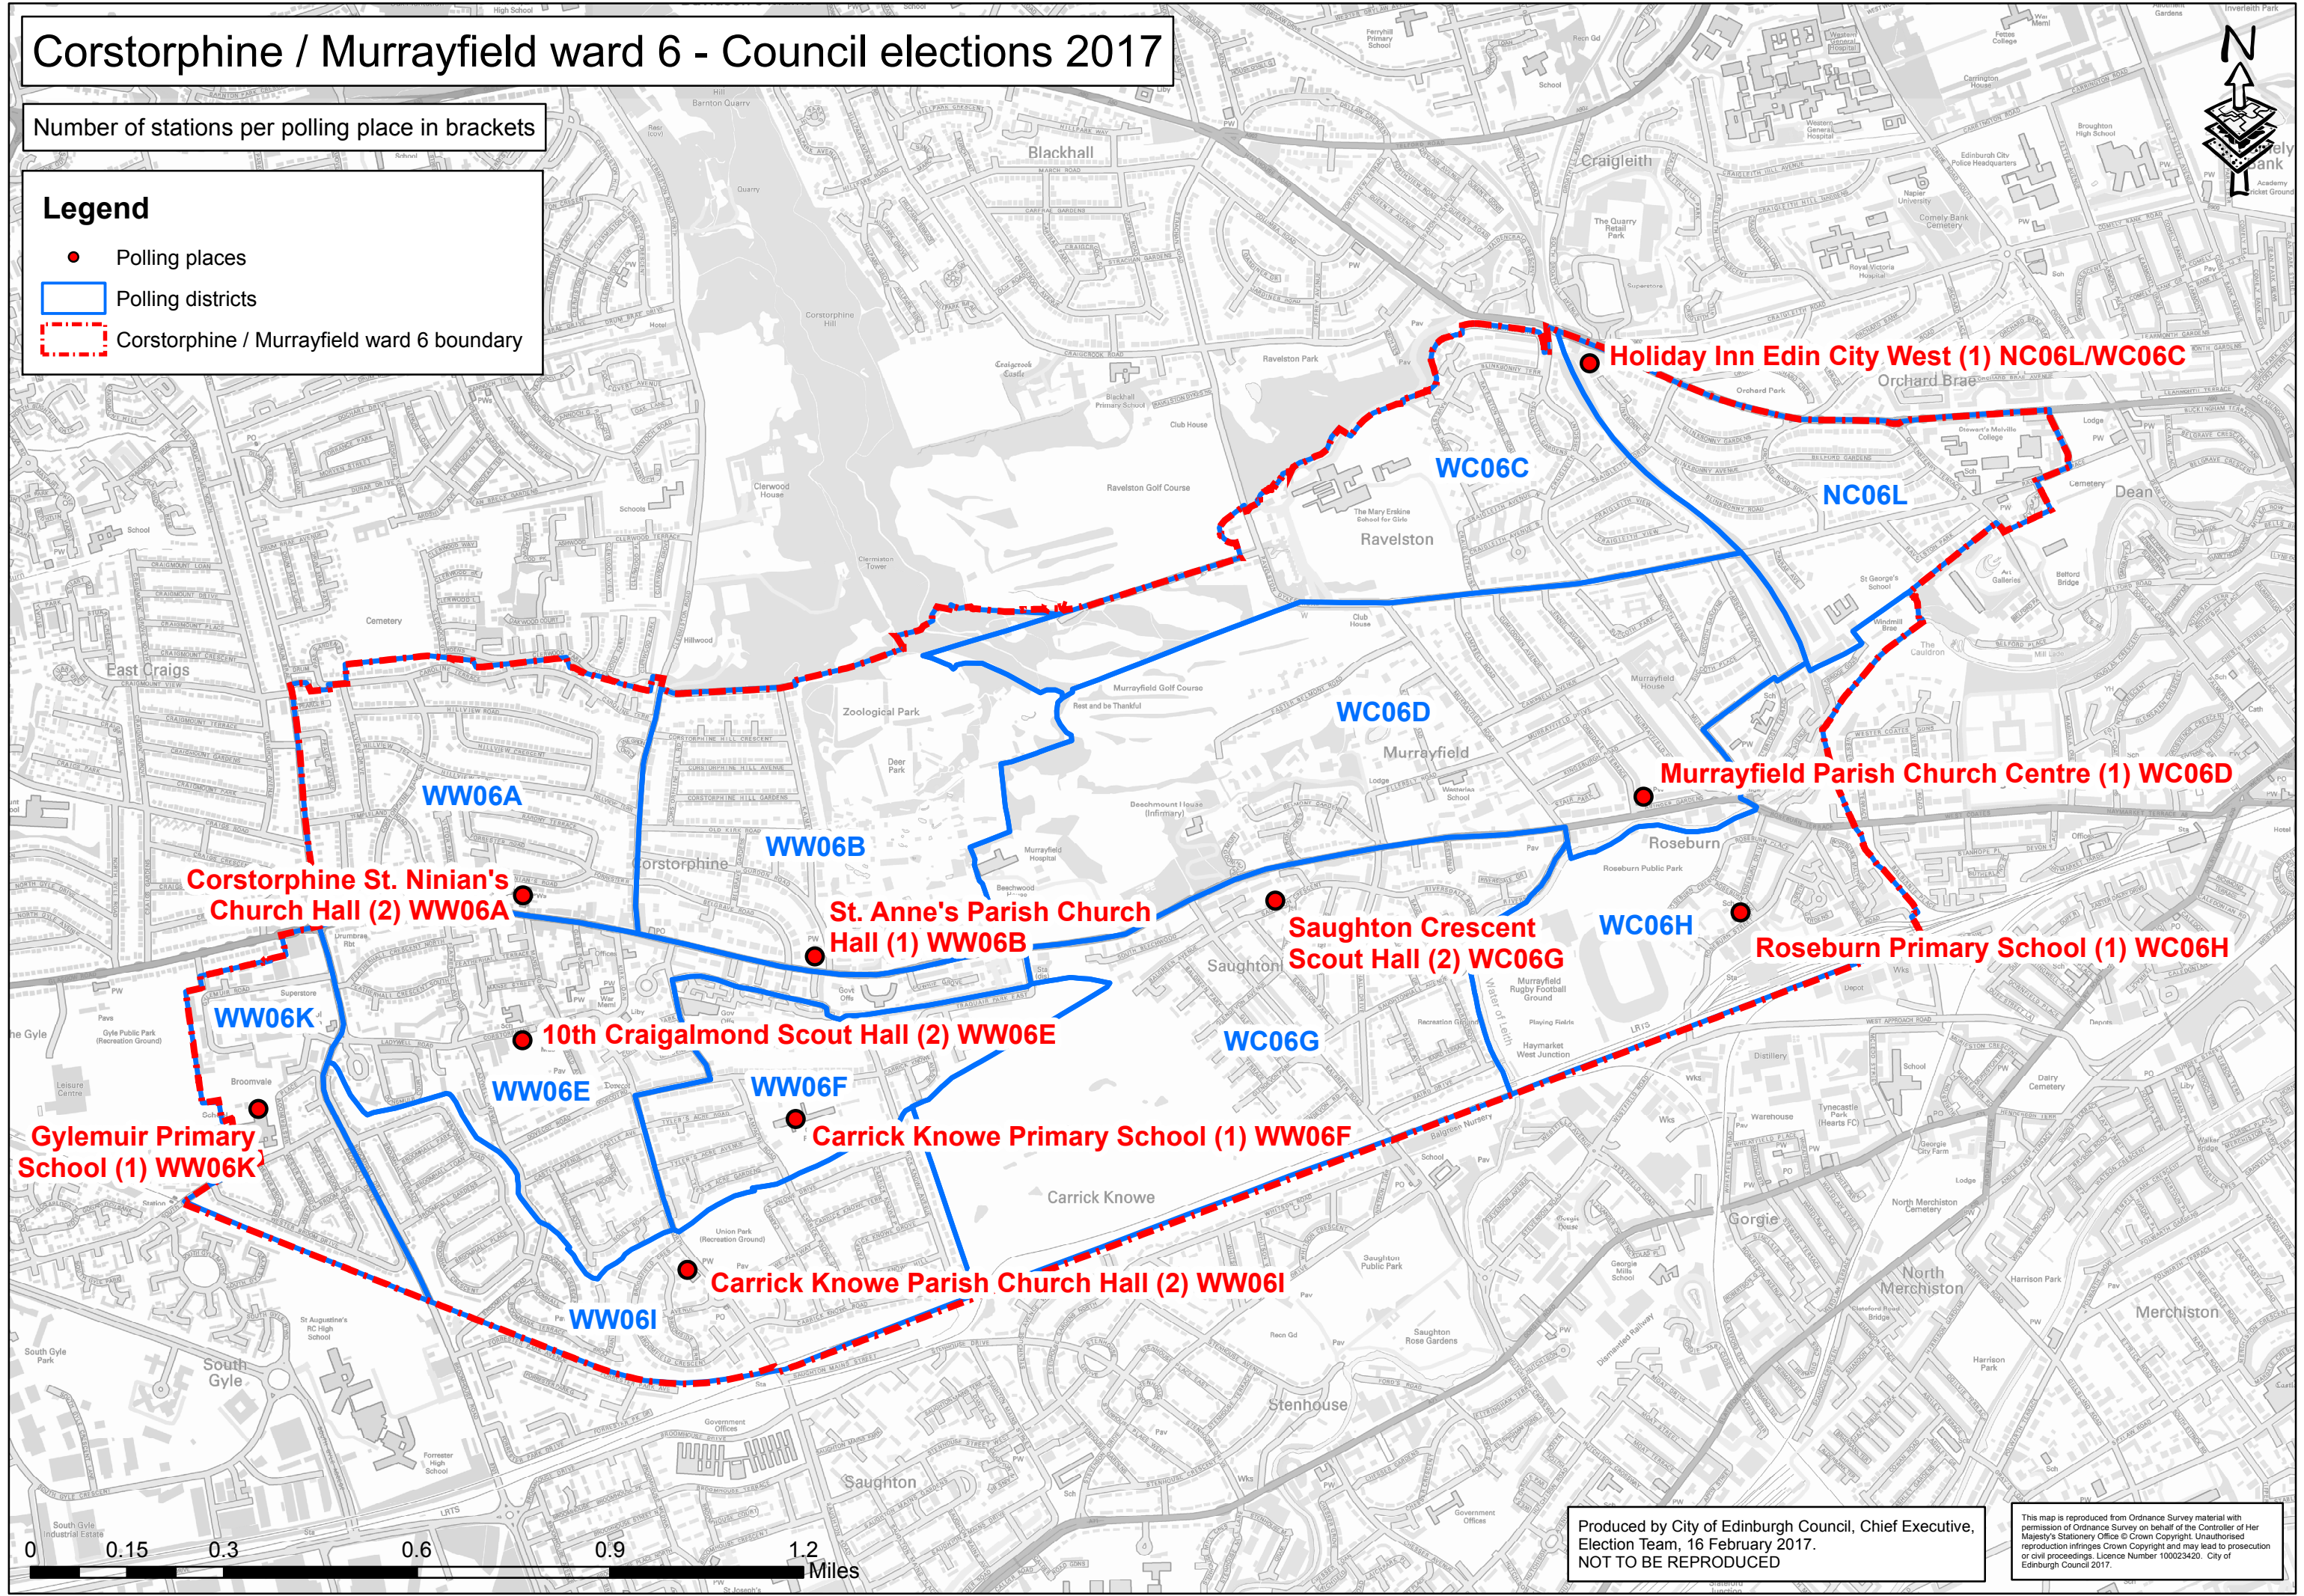

Corstorphine / Murrayfield ward 6 - Council elections 2017

Number of stations per polling place in brackets

Legend

- Polling places
- Polling districts
- Corstorphine / Murrayfield ward 6 boundary

Produced by City of Edinburgh Council, Chief Executive, Election Team, 16 February 2017.
NOT TO BE REPRODUCED