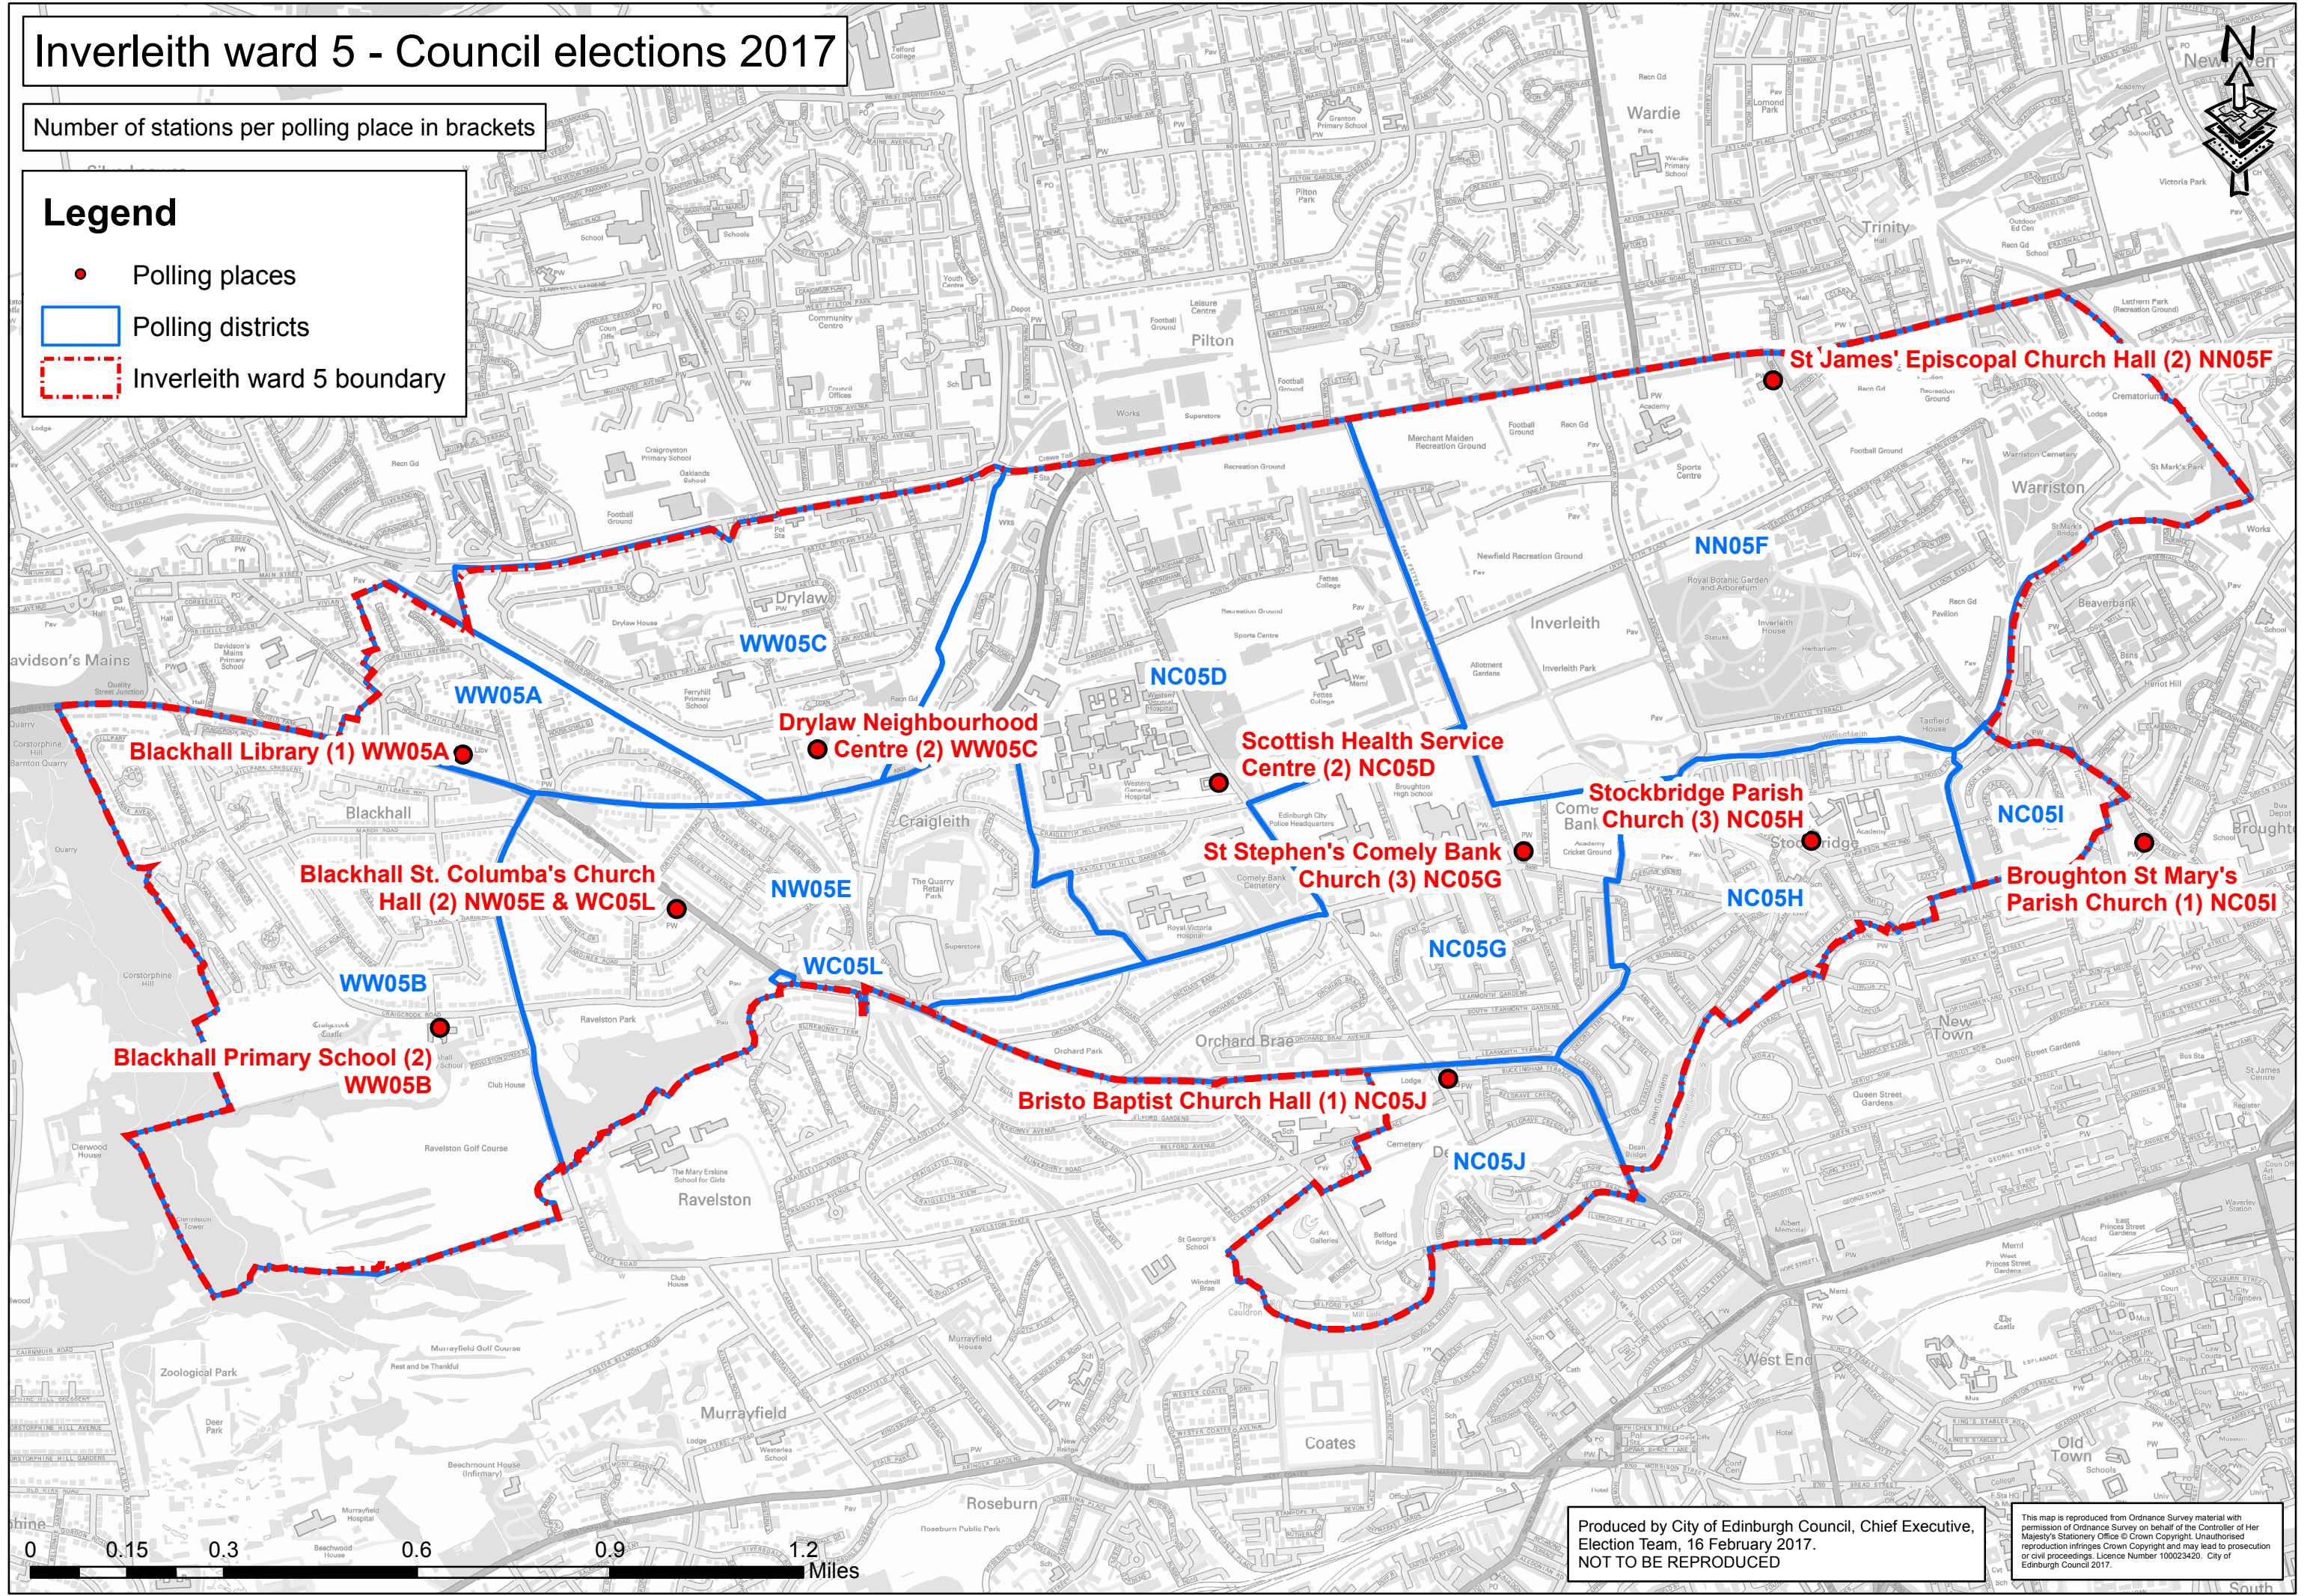

Inverleith ward 5 - Council elections 2017

Number of stations per polling place in brackets

Legend

- Polling places
- Polling districts
- ▭ Inverleith ward 5 boundary

Produced by City of Edinburgh Council, Chief Executive, Election Team, 16 February 2017.
NOT TO BE REPRODUCED