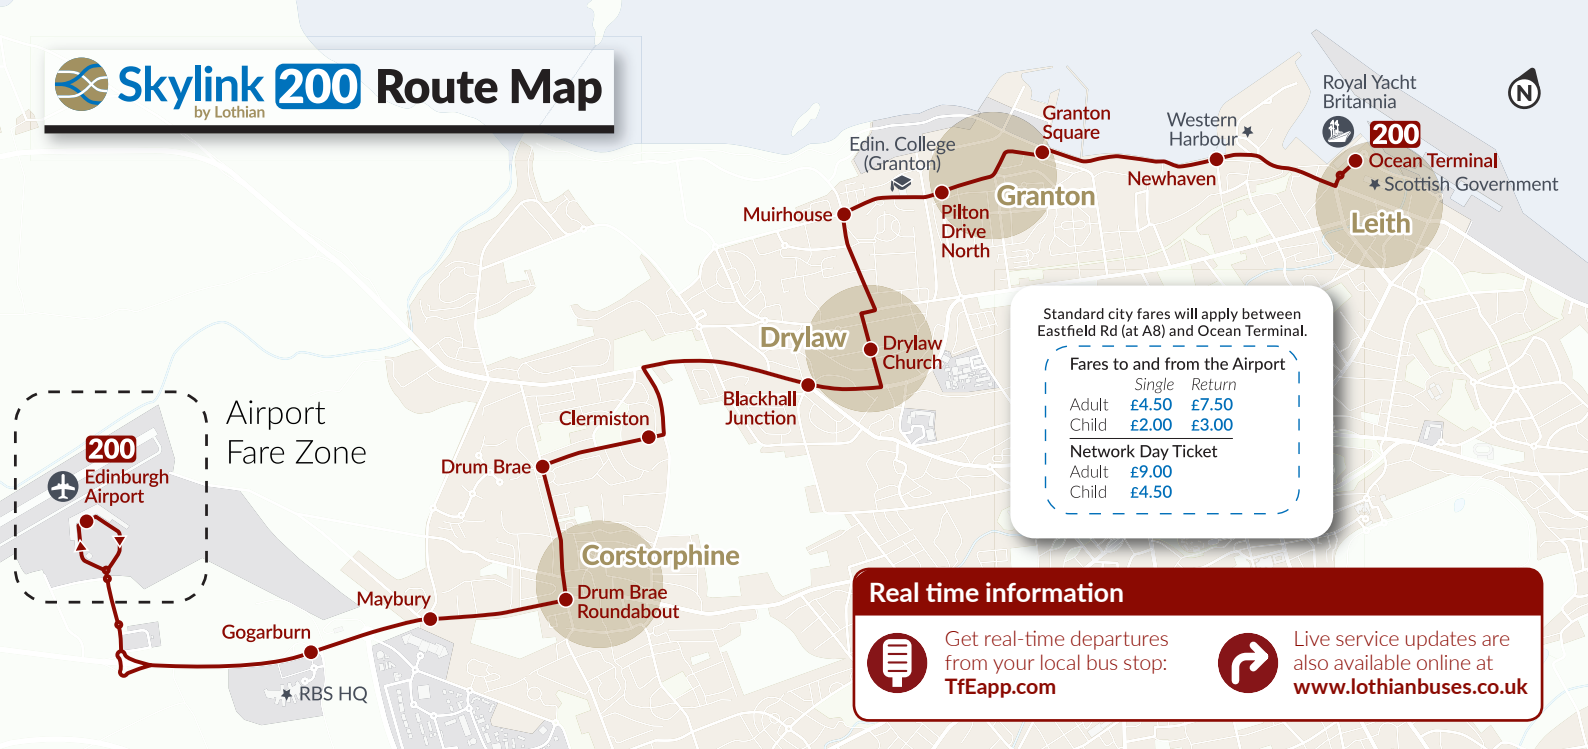

*excludes Airlink, NightBus services, Service 98, Edinburgh Bus Tours, travel beyond zones a&b on East Coast Buses and Edinburgh Airport tram stop.

Network DAYticket Adult **£9** child **£4.50**
Unlimited travel on bus and tram day services age 5-15

For journeys between Ocean Terminal and Eastfield Road (at A8) standard Lothian Buses fares apply.

Skylink 200 Route Map

by Lothian

Royal Yacht Britannia
200
 Ocean Terminal
 * Scottish Government

Standard city fares will apply between Eastfield Rd (at A8) and Ocean Terminal.

then every
30
mins until

Ocean Terminal	1848	1918	1945	2015	2315
Newhaven	1854	1924	1949	2019	2319
Muirhouse	1904	1934	1957	2027	2327
Drylaw Church	1908	1938	2001	2031	2331
Blackhall	1912	1942	2005	2035	2335
Clermiston	1917	1947	2009	2039	2339
Maybury	1926	1956	2017	2047	2347
Edinburgh Airport	1933	2003	2024	2054	2354

then every
30
mins until

Route

Ocean Terminal, Ocean Drive, Lindsay Road, Pier Place, Lower Granton Road, Granton Square, West Granton Road, Pennywell Road, Ferry Road, Groathill Road North, Telford Road, Whitehouse Road, Queensferry Road, Clermiston Road North, Drum Brae Drive, Brum Brae South, Glasgow Road, Eastfield Road, jubilee Road, Edinburgh Airport.