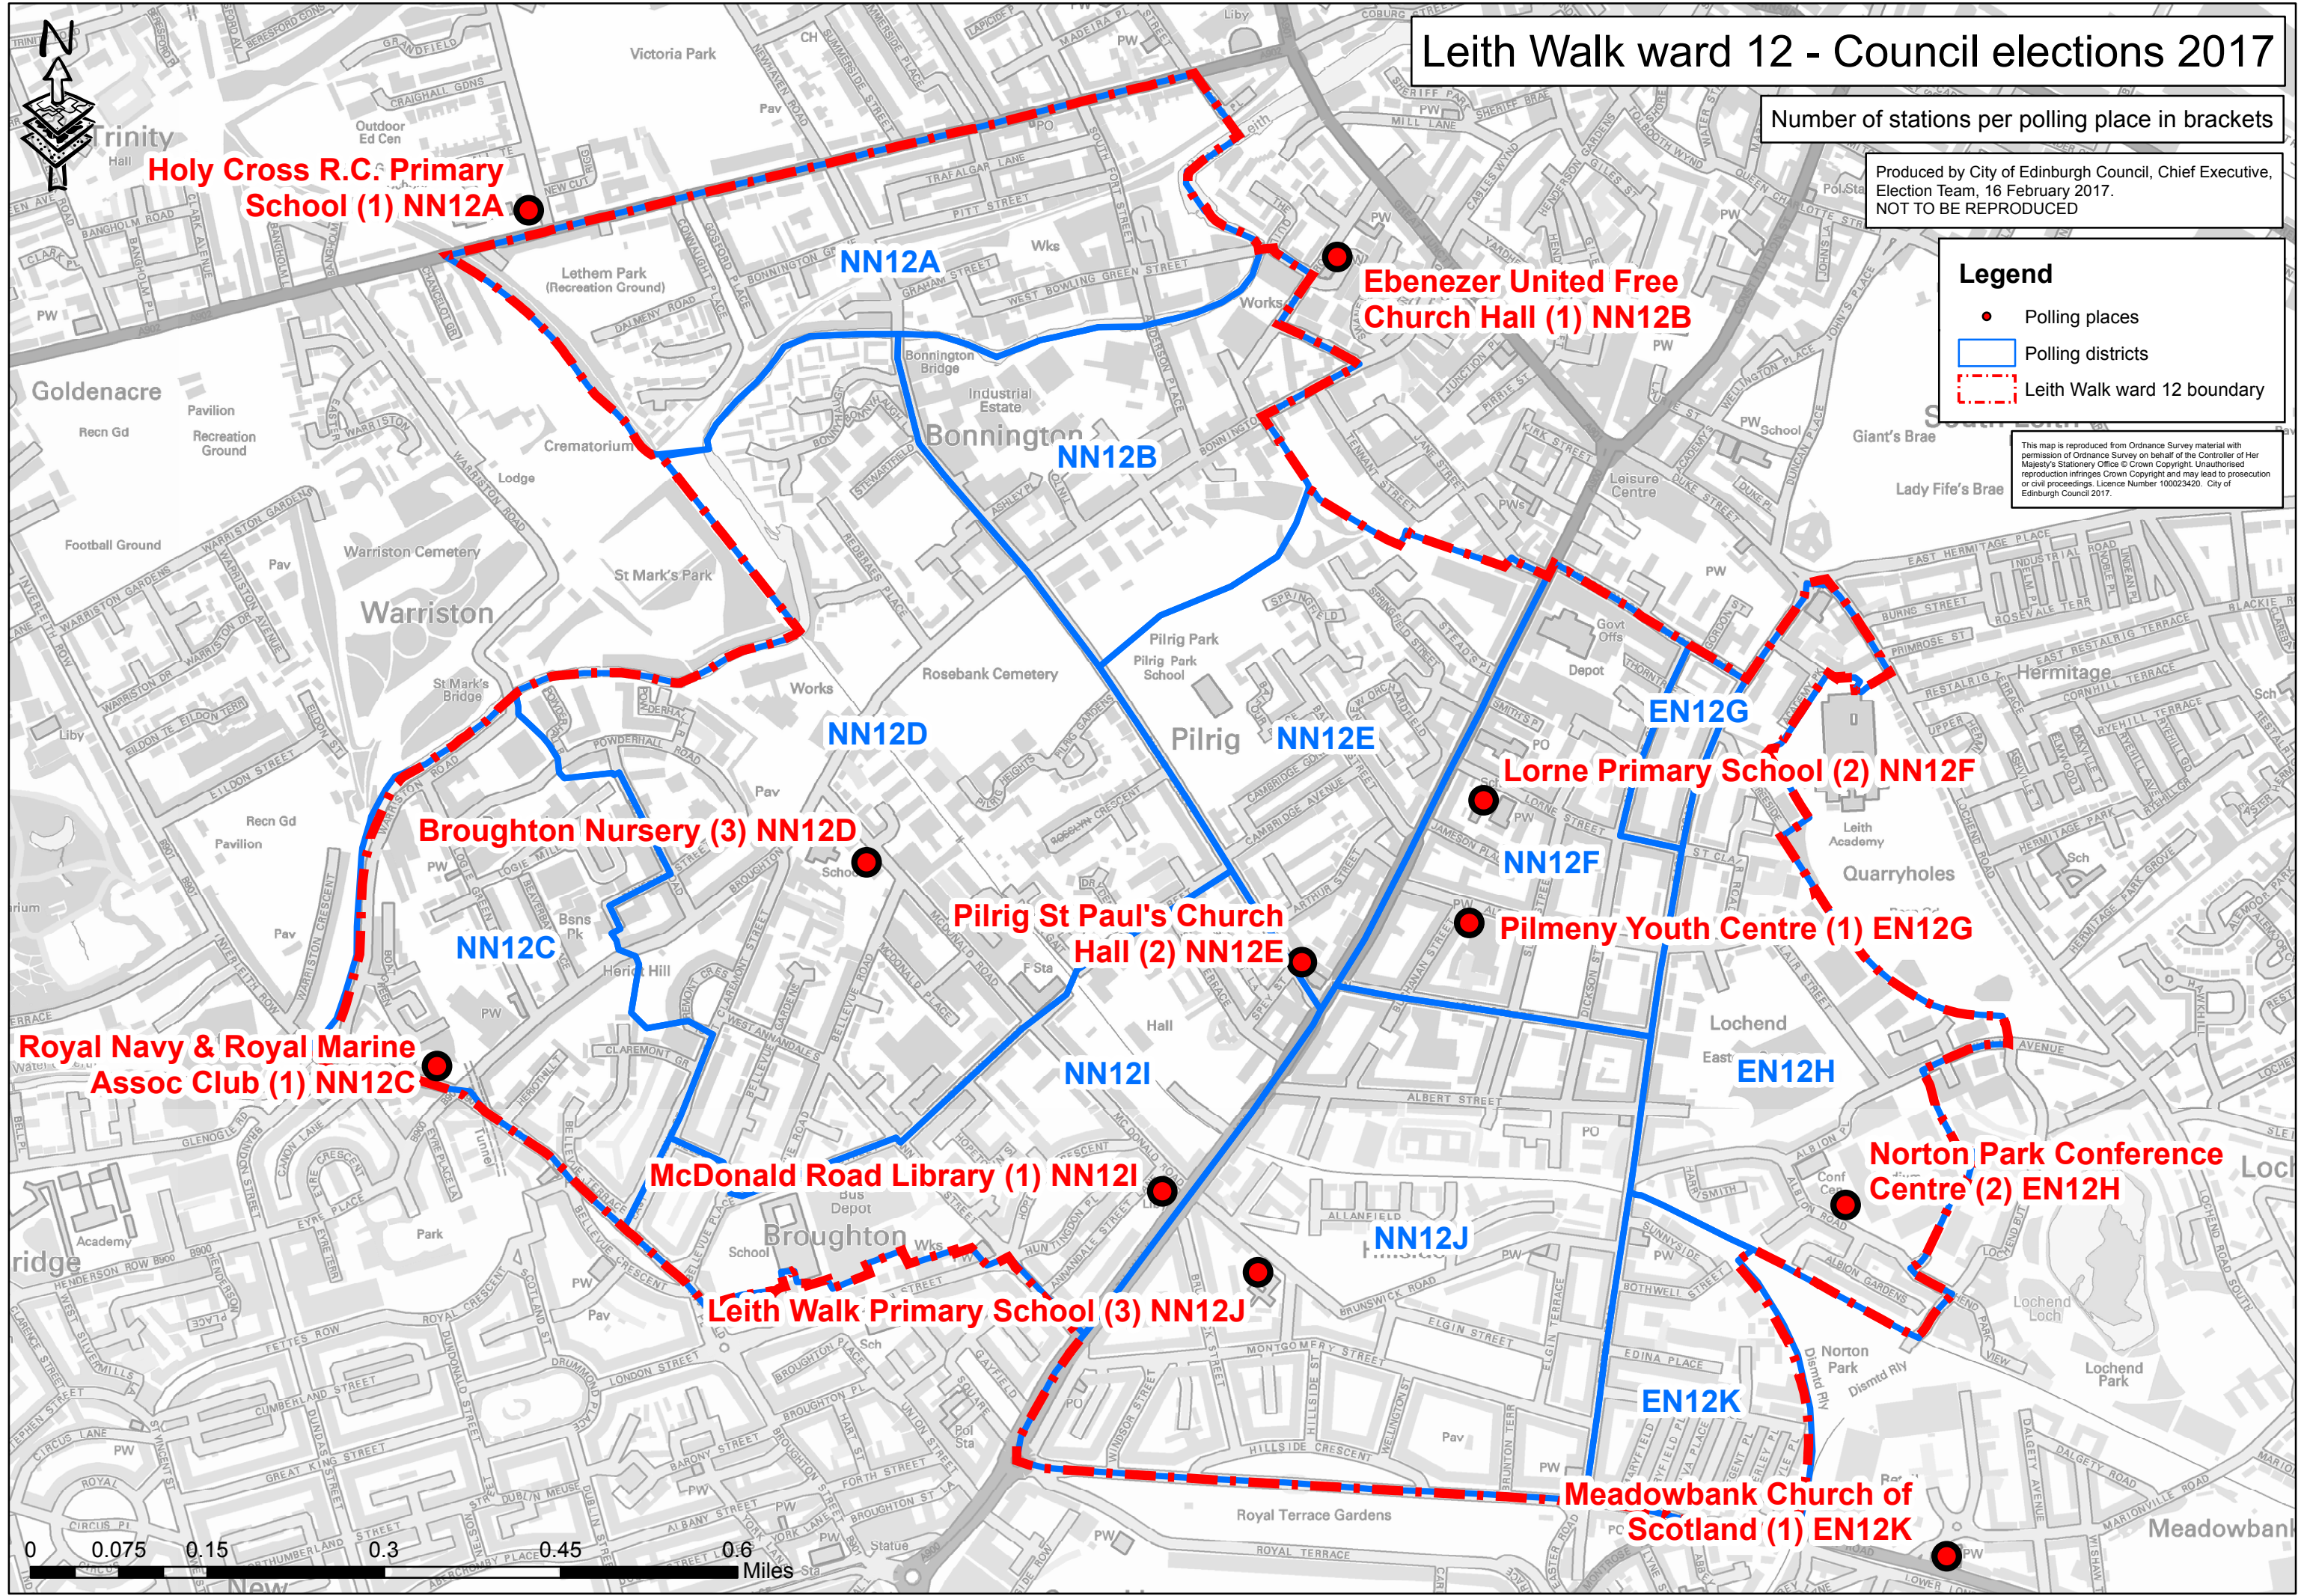

Leith Walk ward 12 - Council elections 2017

Number of stations per polling place in brackets

Produced by City of Edinburgh Council, Chief Executive, Election Team, 16 February 2017.
NOT TO BE REPRODUCED

Legend

- Polling places
- Polling districts
- ▬ Leith Walk ward 12 boundary

0 0.075 0.15 0.3 0.45 0.6 Miles