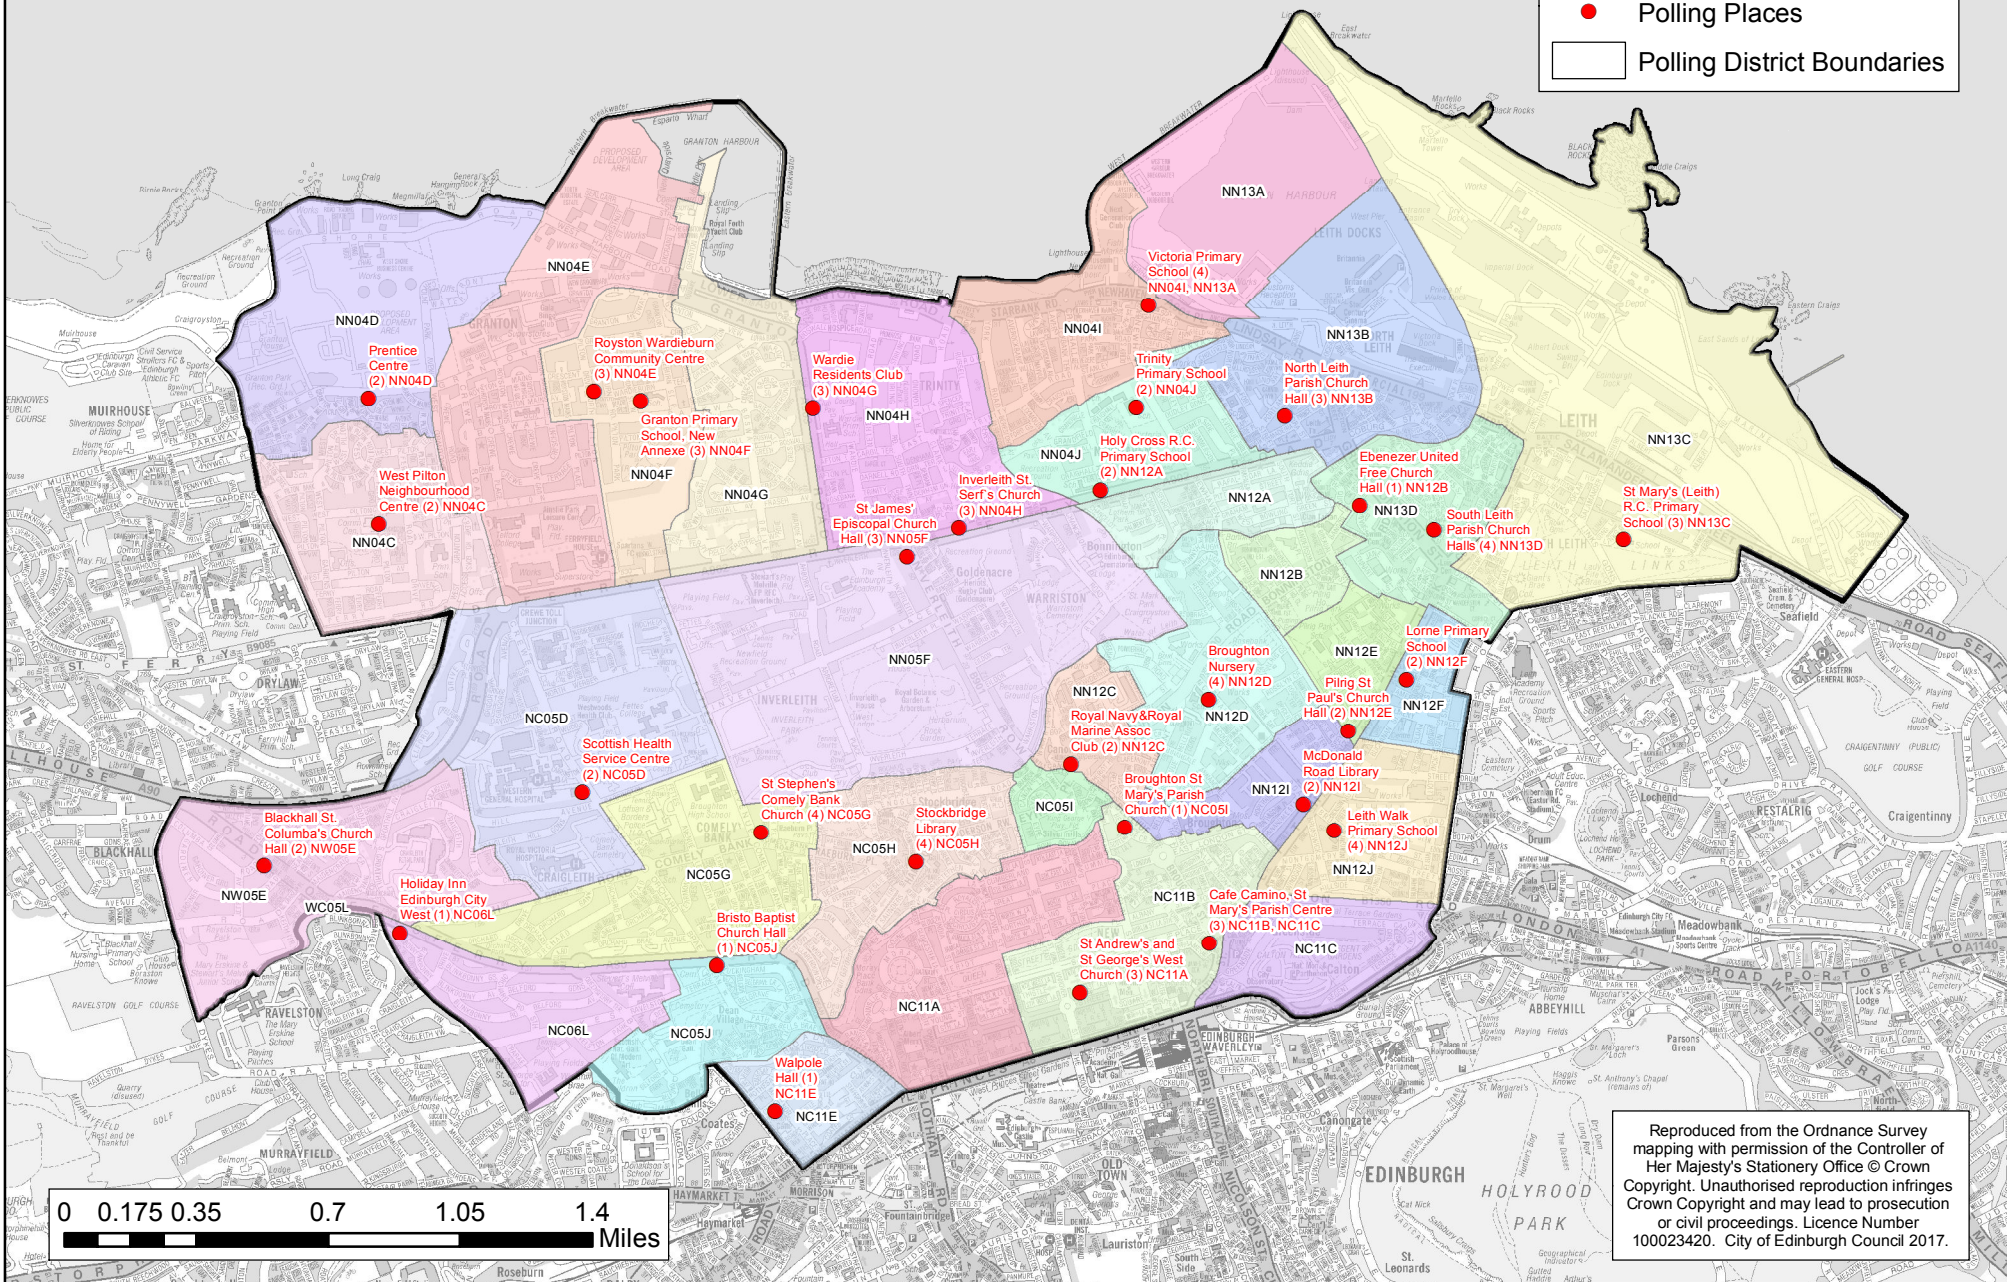

Edinburgh North & Leith Westminster parliamentary boundary with polling places & districts 2017

I R T H O F F O R T H

Legend

- Polling Places
- ▭ Polling District Boundaries

Reproduced from the Ordnance Survey mapping with permission of the Controller of Her Majesty's Stationery Office © Crown Copyright. Unauthorised reproduction infringes Crown Copyright and may lead to prosecution or civil proceedings. Licence Number 100023420. City of Edinburgh Council 2017.