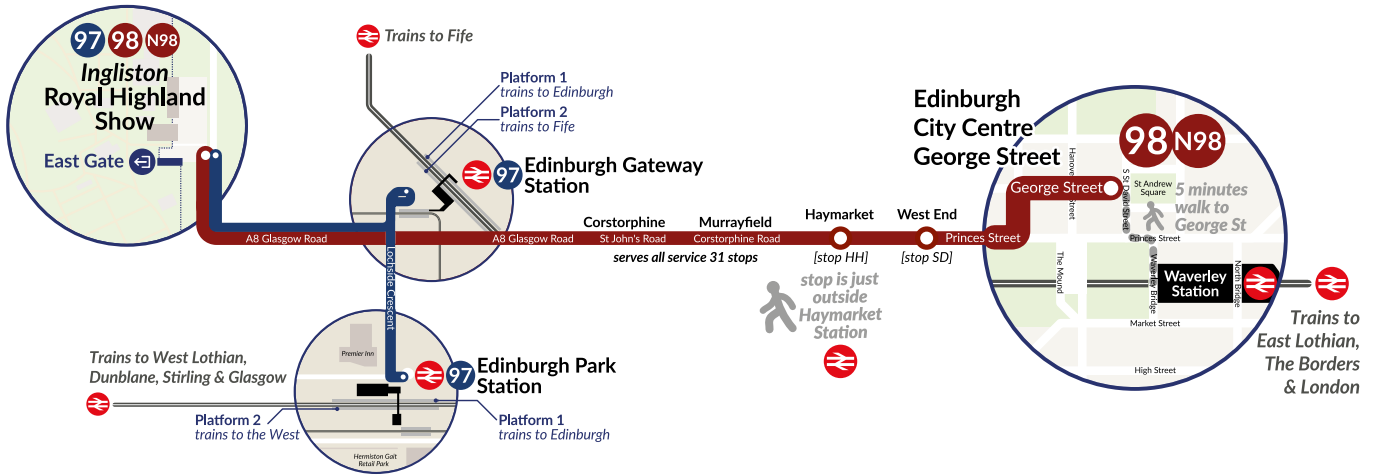

Taking you to the door and more!

97 Edinburgh Park <-> Edinburgh Gateway <-> Royal Highland Show

Edinburgh Park Station to Royal Highland Show

Thursday to Saturday

0825 then every 15 mins until 1340 1401 then every 15 mins until 2101 2121

Sunday

0815 0921 0956 1026 1059 then every 30 mins until 1359 1422 then every 30 mins until 1722

Edinburgh Gateway Station to Royal Highland Show

Thursday to Saturday

0831 then every 15 mins until 1346 1407 then every 15 mins until 2107 2127

Sunday

0821 0853 0927 1002 1032 1105 then every 30 mins until 1405 1428 then every 30 mins until 1728

Royal Highland Show to Edinburgh Park Stn via Edinburgh Gateway

Thursday to Saturday

0846 then every 15 mins until 1216 1234 1249 1304 1321 1341 then every 15 mins until 2041 2101 2131 2146 2206

Sunday

0953 then every 30 mins until 1253 1328 1358 1428 1452 1528 1552 1622 1652 1728 1752

Tickets single return

Adult £2.50 £4.00
Child £1.50 £2.00

Up to 2 kids travel free with a fare paying adult - additional kids pay the child fare.

Day Tickets, Citysmart & Child City Single tickets are not valid on this service. Scottish National Entitlement Card holders travel free. Eligible Young Scot card holders receive a discount on adult single fares.

98 Edinburgh City Centre <-> Royal Highland Show

Edinburgh City Centre to Royal Highland Show (George Street East End)

Thursday to Saturday

0645 0700 0715 0730 then every 5-10 mins until 2115

Sunday

0700 0715 0730 0745 0800 then every 5-10 mins until 1835

Royal Highland Show to Edinburgh City Centre

Thursday to Saturday

0720 0735 0750 0803 then every 5-10 mins until 2200

Sunday

0735 0750 0805 0820 0835 then every 5-10 mins until 1915

Service 98 will pick-up at the following stops: George Street East End (outside The Dome), Shandwick Place (stop SD), Haymarket Station (stop HH) then all service 31 stops en-route.

Tickets single return

Adult £4.00 £6.00
Child £2.00 £3.00

Up to 2 kids travel free with a fare paying adult - additional kids pay the child fare.

Fares between Maybury & Showground: Adult £2.50 Single/£4.00 Return

Day Tickets, Citysmart & Child City Single tickets are not valid on this service. Scottish National Entitlement Card holders travel free. Eligible Young Scot card holders receive a discount on adult single fares.

N98 Edinburgh City Centre > Royal Highland Show

Royal Highland Show to Edinburgh City Centre

Saturday & Sunday morning

0130 then every 5-10 mins until 0215

Adult single £5.00

RHS return tickets are not valid on this service.