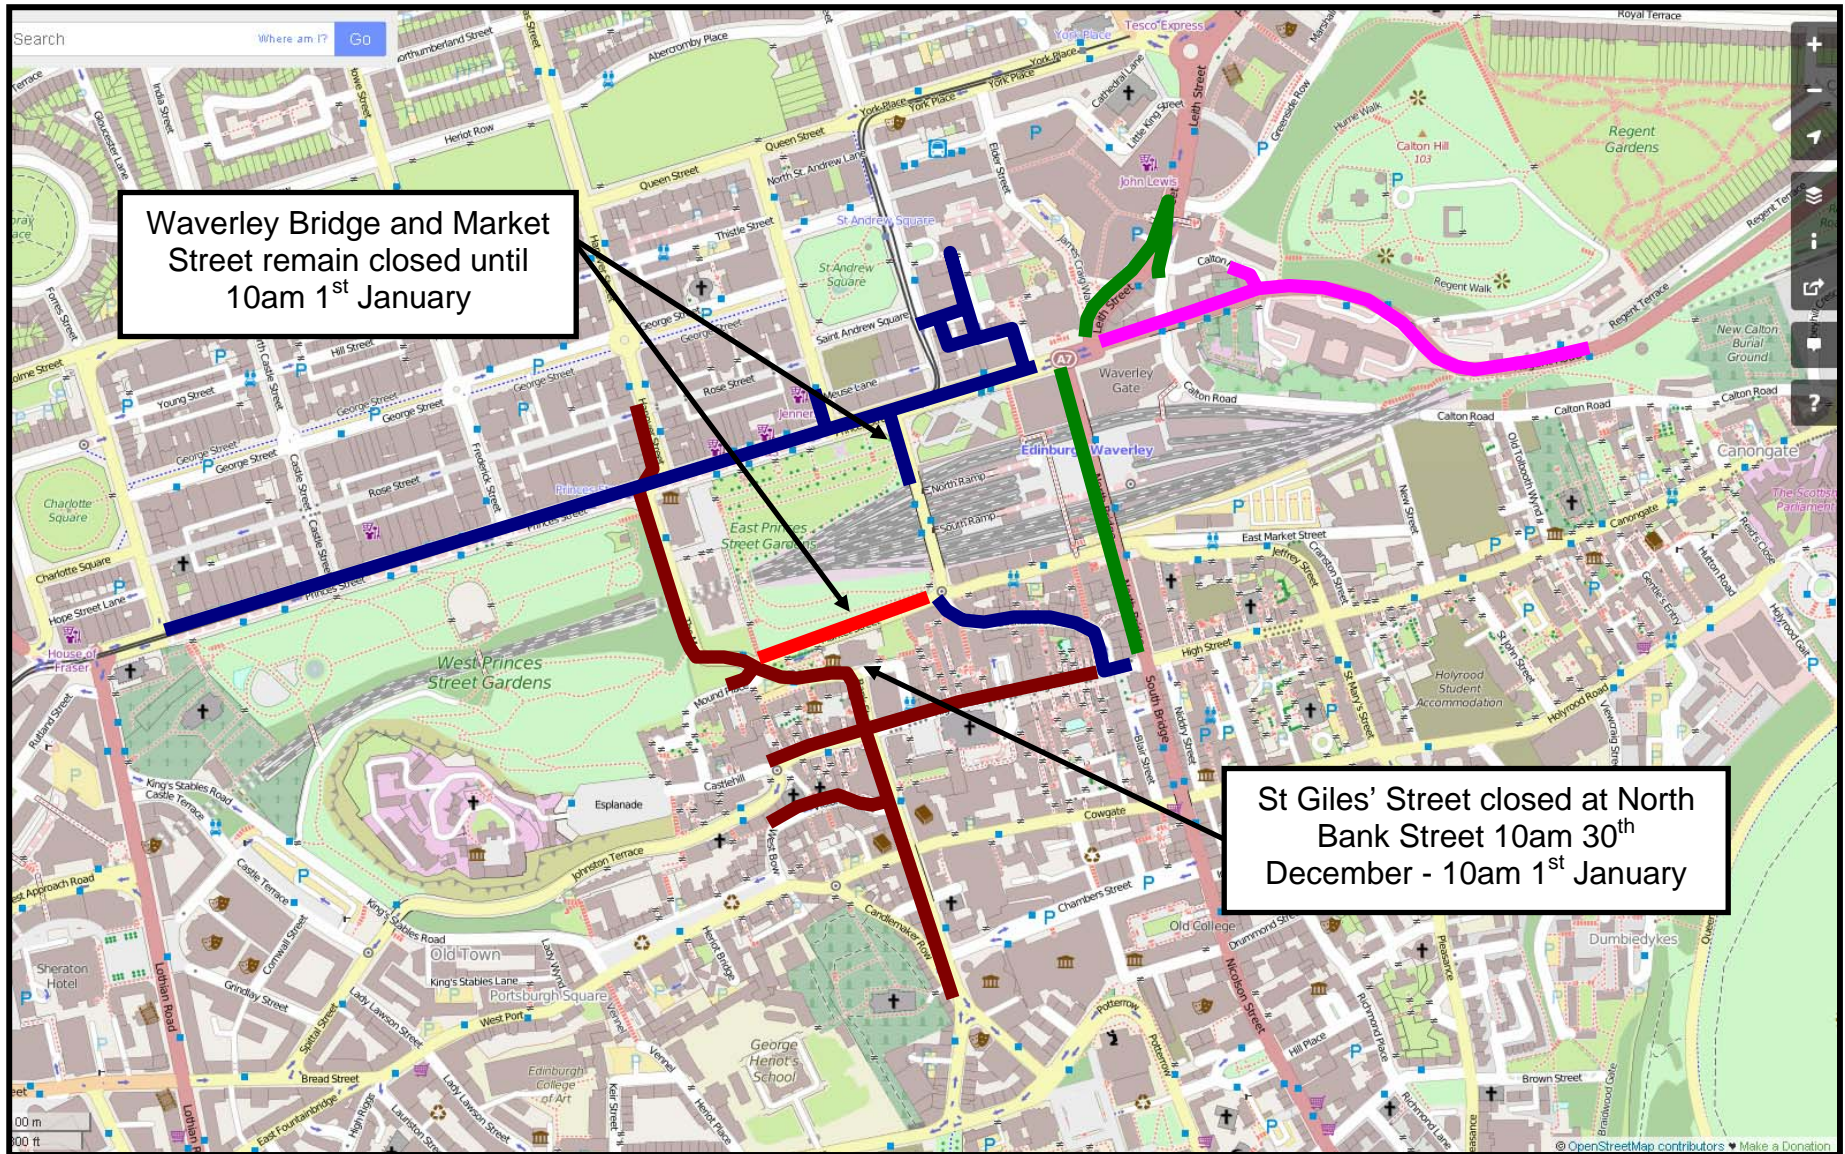

Edinburgh's Hogmanay Torchlight Procession, Friday 30th December 2016. Map of road closures

Key to colours:

5pm – 9.30pm

6pm – 10.30pm

6.45pm – 10.30pm

5.30pm – 11pm

5pm – 10am 1st January