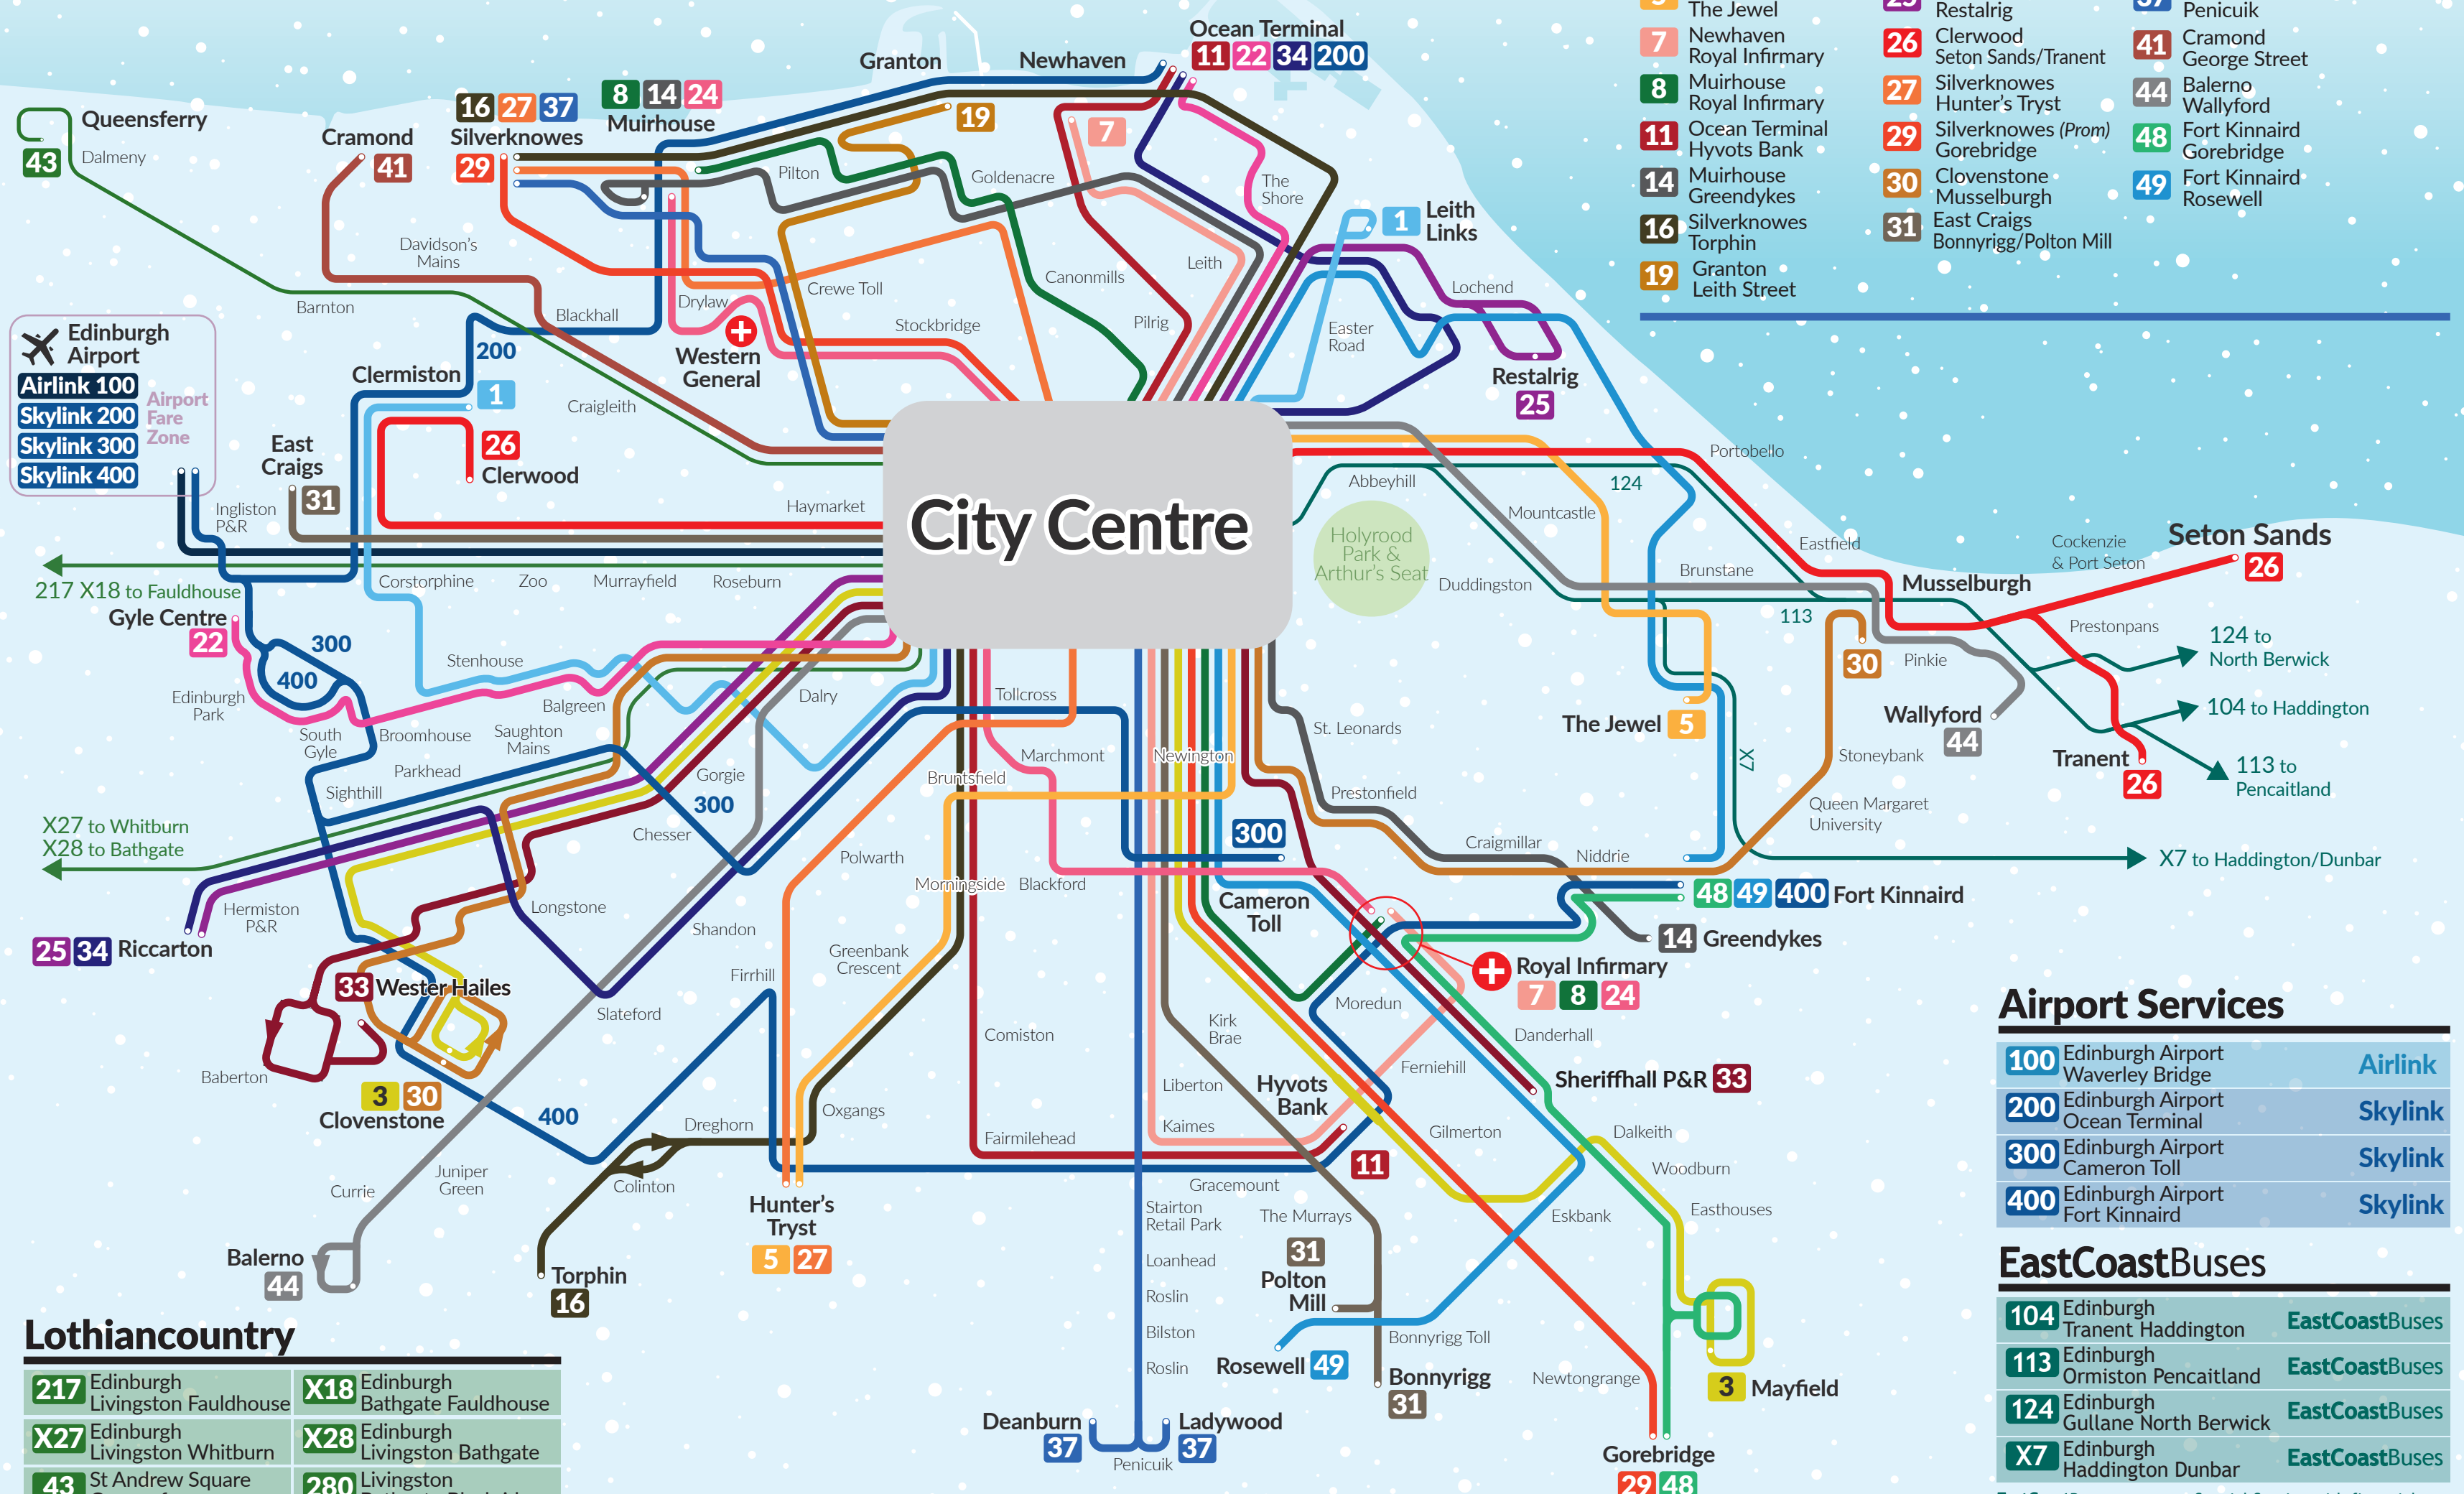

Lothian Buses - 26 December 2019

- | | | |
|---|--|--|
| 1 Clermiston
Leith Links | 22 Gyle Centre
Ocean Terminal | 33 Wester Hailes
Sheriffhall P & R |
| 3 Clovenstone
Mayfield | 24 Muirhouse
Royal Infirmary | 34 Riccarton
Ocean Terminal |
| 5 Hunter's Tryst
The Jewel | 25 Riccarton
Restalrig | 37 Silverknowes
Penicuik |
| 7 Newhaven
Royal Infirmary | 26 Clerwood
Seton Sands/Tranent | 41 Cramond
George Street |
| 8 Muirhouse
Royal Infirmary | 27 Silverknowes
Hunter's Tryst | 44 Balerno
Wallyford |
| 11 Ocean Terminal
Hyvots Bank | 29 Silverknowes (Prom)
Gorebridge | 48 Fort Kinnaird
Gorebridge |
| 14 Muirhouse
Greendykes | 30 Clovenstone
Musselburgh | 49 Fort Kinnaird
Rosewell |
| 16 Silverknowes
Torphin | 31 East Craigs
Bonnyrigg/Polton Mill | |
| 19 Granton
Leith Street | | |

Edinburgh Airport
Airlink 100 Airport Fare Zone
Skylink 200
Skylink 300
Skylink 400

Lothiancountry

217 Edinburgh Livingston Fauldhouse	X18 Edinburgh Bathgate Fauldhouse
X27 Edinburgh Livingston Whitburn	X28 Edinburgh Livingston Bathgate
43 St Andrew Square Queensferry	280 Livingston Bathgate Blackridge
	287 Livingston Blackburn Bathgate

Lothiancountry operate a Special Service with financial support from West Lothian Council. See separate information for full details.

Airport Services

100 Edinburgh Airport Waverley Bridge	Airlink
200 Edinburgh Airport Ocean Terminal	Skylink
300 Edinburgh Airport Cameron Toll	Skylink
400 Edinburgh Airport Fort Kinnaird	Skylink

EastCoastBuses

104 Edinburgh Tranent Haddington	EastCoastBuses
113 Edinburgh Ormiston Pencaitland	EastCoastBuses
124 Edinburgh Gullane North Berwick	EastCoastBuses
X7 Edinburgh Haddington Dunbar	EastCoastBuses